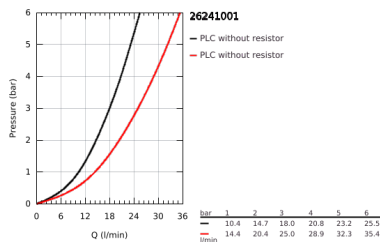

26 241 001 EUPHORIA SYSTEM SHOWER SYSTEM WITH THERMOSTATIC MIXER FOR WALL MOUNTING

PRODUCT DESCRIPTION

- Colour: chrome
- consisting of:
 - horizontal swivable 450 mm shower arm
 - exposed thermostat with Aquadimmer function
 - gliding element
 - shower hose Silverflex 1750 mm 1/2" x 1/2" (28 388)
 - maximum flow rate (at 3 bar): 25 l/min
 - GROHE TurboStat - compact cartridge with wax thermoelement
 - GROHE SafeStop - safety button at 38°C
 - GROHE SafeStop Plus - optional temperature limiter at 43°C included
 - GROHE CoolTouch - no risk of scalding
 - GROHE ProGrip - with knurl structure
 - GROHE LongLife finish
- Flexible Installation - 1 adjustable bracket for existing drill holes
- Inner WaterGuide - inner insulation for surface protection
- TwistStop - to prevent hose from twisting
- suitable for instantaneous heaters from 18 kW/h
- minimum flow rate 5 l/min
- optional upgrade: GROHE EasyReach tray (26 362), sold separately
- professional exclusive