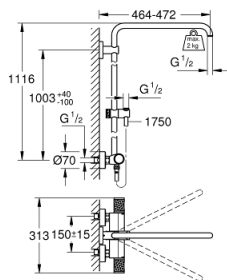

26 241 001 EUPHORIA SYSTEM SHOWER SYSTEM WITH THERMOSTATIC MIXER FOR WALL MOUNTING

PRODUCT DESCRIPTION

- Colour: chrome
- consisting of:
 - horizontal swivable 450 mm shower arm
 - exposed thermostat with Aquadimmer function
 - gliding element
 - shower hose Silverflex 1750 mm 1/2" x 1/2" (28 388)
 - maximum flow rate (at 3 bar): 25 l/min
 - GROHE TurboStat - compact cartridge with wax thermoelement
 - GROHE SafeStop - safety button at 38°C
 - GROHE SafeStop Plus - optional temperature limiter at 43°C included
 - GROHE CoolTouch - no risk of scalding
 - GROHE ProGrip - with knurl structure
 - GROHE LongLife finish
- Flexible Installation - 1 adjustable bracket for existing drill holes
- Inner WaterGuide - inner insulation for surface protection
- TwistStop - to prevent hose from twisting
- suitable for instantaneous heaters from 18 kW/h
- minimum flow rate 5 l/min
- optional upgrade: GROHE EasyReach tray (26 362), sold separately
- professional exclusive