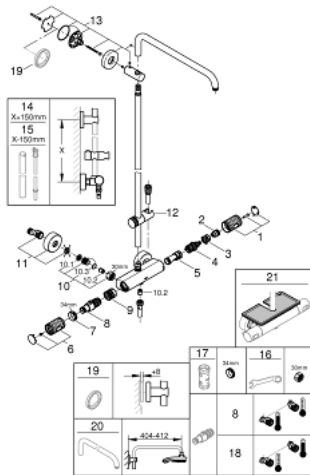

26 241 001 EUPHORIA SYSTEM SHOWER SYSTEM WITH THERMOSTATIC MIXER FOR WALL MOUNTING

SPARE PARTS

1. 1: Shut-off handle (Spare part-nr. 49162000)
   - 2: Stop ring (Spare part-nr. 47986000)
   - 3: Stop ring (Spare part-nr. 47965000)
   - 4: Aquadimmer (Spare part-nr. 47364000)
   - 5: Water flow (Spare part-nr. 47887000)
   - 6: Shut-off handle (Spare part-nr. 49160000)
   - 7: retaining ring (Spare part-nr. 47743000)
   - 8: Thermostatic compact cartridge 1/2" (Spare part-nr. 47439000)
   - 9: Race (Spare part-nr. 47975000)
   - 10: Non-return valve (Spare part-nr. 47189000)
   - 10.1: Filter (Spare part-nr. 0726400M)
   - 10.2: Non-return valve (Spare part-nr. 08565000)
   - 10.3: O-Ring Ø17 x Ø2 (Spare part-nr. 0305500M)
   - 11: S-union (Spare part-nr. 12662000)
   - 12: Glide element (Spare part-nr. 48424000)
   - 13: Shower rail holder (Spare part-nr. 48279000)
   - 14: Shower system pipe for retrofitting (Spare part-nr. 48514000)*
   - 15: Shower system pipe for retrofitting (Spare part-nr. 48515000)*
   - 16: Special spanner (Spare part-nr. 19377000)*
   - 17: Socket spanner (Spare part-nr. 19332000)*
   - 18: GROHE TurboStat cartridge 1/2" (Spare part-nr. 47175000)*
   - 19: Compensation disc (Spare part-nr. 27180000)*
   - 20: Shower arm for shower systems (Spare part-nr. 14047000)*
   - 21: GROHE EasyReach tray (Spare part-nr. 26362LN1)*
2. Optional accessories