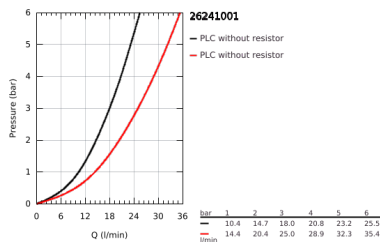

26 241 001 EUPHORIA SYSTEM SHOWER SYSTEM WITH THERMOSTATIC MIXER FOR WALL MOUNTING

PRODUCT DESCRIPTION

- Colour: chrome
- consisting of:
 - horizontal swivable 450 mm shower arm
 - exposed thermostat with Aquadimmer function
 - gliding element
 - shower hose Silverflex 1750 mm 1/2" x 1/2" (28 388)
 - maximum flow rate (at 3 bar): 25 l/min
 - GROHE TurboStat - compact cartridge with wax thermoelement
 - GROHE SafeStop - safety button at 38°C
 - GROHE SafeStop Plus - optional temperature limiter at 43°C included
 - GROHE CoolTouch - no risk of scalding
 - GROHE ProGrip - with knurled structure
 - GROHE LongLife finish
- Flexible Installation - 1 adjustable bracket for existing drill holes
- Inner WaterGuide - inner insulation for surface protection
- TwistStop - to prevent hose from twisting
- suitable for instantaneous heaters from 18 kW/h
- minimum flow rate 5 l/min
- optional upgrade: GROHE EasyReach tray (26 362), sold separately
- professional exclusive