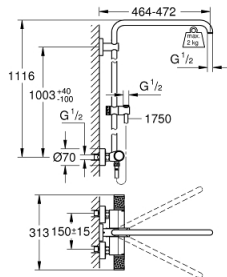

26 241 001 EUPHORIA SYSTEM SHOWER SYSTEM WITH THERMOSTATIC MIXER FOR WALL MOUNTING

PRODUCT DESCRIPTION

- Colour: chrome
- consisting of:
 - horizontal swivable 450 mm shower arm
 - exposed thermostat with Aquadimmer function
 - gliding element
 - shower hose Silverflex 1750 mm 1/2" x 1/2" (28 388)
 - maximum flow rate (at 3 bar): 25 l/min
 - GROHE TurboStat - compact cartridge with wax thermoelement
 - GROHE SafeStop - safety button at 38°C
 - GROHE SafeStop Plus - optional temperature limiter at 43°C included
 - GROHE CoolTouch - no risk of scalding
 - GROHE ProGrip - with knurled structure
 - GROHE LongLife finish
- Flexible Installation - 1 adjustable bracket for existing drill holes
- Inner WaterGuide - inner insulation for surface protection
- TwistStop - to prevent hose from twisting
- suitable for instantaneous heaters from 18 kW/h
- minimum flow rate 5 l/min
- optional upgrade: GROHE EasyReach tray (26 362), sold separately
- professional exclusive