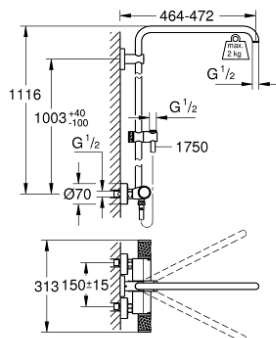

PRODUCT DESCRIPTION

- Tyc: Chrome
- consisting of:
  - horizontal swivable 450 mm shower arm
  - exposed thermostat with Aquadimmer function
  - gliding element
  - shower hose Silverflex 1750 mm 1/2" x 1/2" (28 388)
  - maximum flow rate (at 3 bar): 25 l/min
  - GROHE TurboStat - compact cartridge with wax thermoelement
  - GROHE SafeStop safety button at 38°C (calibration required)
  - GROHE SafeStop Plus - optional temperature limiter at 43°C included
  - GROHE CoolTouch - no risk of scalding
  - GROHE ProGrip - with knurl structure
  - GROHE LongLife finish
- Flexible Installation - 1 adjustable bracket for existing drill holes
- Inner WaterGuide - inner insulation for surface protection
- TwistStop - to prevent hose from twisting
- suitable for instantaneous heaters from 18 kW/h
- minimum flow rate 5 l/min
- optional upgrade: GROHE EasyReach tray (26 362), sold separately
- professional exclusive