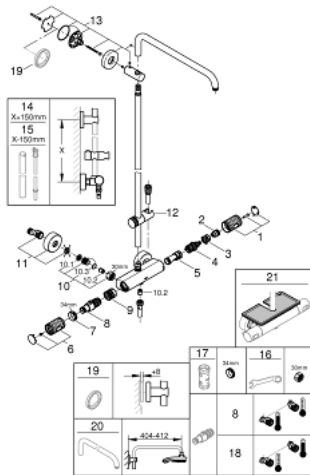

26 241 001 EUPHORIA SYSTEM SHOWER SYSTEM WITH THERMOSTATIC MIXER FOR WALL MOUNTING

SPARE PARTS

- 1: Shut-off handle (Spare part-nr. 49162000)
- 2: Stop ring (Spare part-nr. 47986000)
- 3: Stop ring (Spare part-nr. 47965000)
- 4: Aquadimmer (Spare part-nr. 47364000)
- 5: Water flow (Spare part-nr. 47887000)
- 6: Shut-off handle (Spare part-nr. 49160000)
- 7: Fitting ring (Spare part-nr. 47743000)
- 8: Thermostatic compact cartridge 1/2" (Spare part-nr. 47439000)
- 9: Race (Spare part-nr. 47975000)
- 10: Non-return valve (Spare part-nr. 47189000)
- 10.1: Dirt strainer (Spare part-nr. 0726400M)
- 10.2: Non-return valve (Spare part-nr. 08565000)
- 10.3: O-ring $\varnothing$ 17 x $\varnothing$ 2 (Spare part-nr. 0305500M)
- 11: S-union (Spare part-nr. 12662000)
- 12: Glide element (Spare part-nr. 48424000)
- 13: Shower rail holder (Spare part-nr. 48279000)
- 14: Shower system pipe for retrofitting (Spare part-nr. 48514000)*
- 15: Shower system pipe for retrofitting (Spare part-nr. 48515000)*
- 16: Special spanner (Spare part-nr. 19377000)*
- 17: Socket spanner (Spare part-nr. 19332000)*
- 18: GROHE TurboStat cartridge 1/2" (Spare part-nr. 47175000)*
- 19: Compensation disc (Spare part-nr. 27180000)*
- 20: Shower arm for shower systems (Spare part-nr. 14047000)*
- 21: GROHE EasyReach tray (Spare part-nr. 26362LN1)*

* Optional accessories