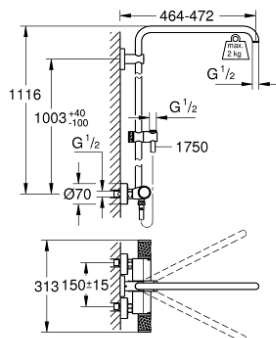

### PRODUCT DESCRIPTION

- Tyc: Chrome
- consisting of:
  - horizontal swivable 450 mm shower arm
  - exposed thermostat with Aquadimmer function
  - gliding element
  - shower hose Silverflex 1750 mm 1/2" x 1/2" (28 388)
  - maximum flow rate (at 3 bar): 25 l/min
  - GROHE TurboStat - compact cartridge with wax thermoelement
  - GROHE SafeStop safety button at 38°C ( calibration required )
  - GROHE SafeStop Plus - optional temperature limiter at 43°C included
  - GROHE CoolTouch - no risk of scalding
  - GROHE ProGrip - with knurl structure
  - GROHE LongLife finish
- Flexible Installation - 1 adjustable bracket for existing drill holes
- Inner WaterGuide - inner insulation for surface protection
- TwistStop - to prevent hose from twisting
- suitable for instantaneous heaters from 18 kW/h
- minimum flow rate 5 l/min
- optional upgrade: GROHE EasyReach tray (26 362), sold separately
- professional exclusive