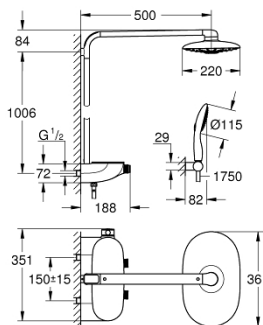

26 250 000 RAINSHOWER SYSTEM SMARTCONTROL DUO 360 SHOWER SYSTEM WITH THERMOSTAT FOR WALL MOUNTING

PRODUCT DESCRIPTION

- Colour: chrome
- consisting of:
 - horizontal 500 mm shower arm
 - exposed SmartControl thermostat
 - allows change between:
 - head shower Rainshower Duo 360, spray plate chrome
 - spray patterns: GROHE PureRain/GROHE Rain O² spray* and TrioMassage
 - hand shower Power&Soul 115, spray plate white (27 671)
 - hand shower wall holder (27 055)
 - shower hose Silverflex 1750 mm 1/2" x 1/2" (28 388)
 - minimum flow rate 10 l/min
 - GROHE DreamSpray - perfect spray pattern
 - GROHE LongLife finish
 - GROHE CoolTouch - no risk of scalding
 - GROHE TurboStat - compact cartridge with wax thermoelement
 - GROHE SafeStop - safety button at 38°C
 - GROHE SafeStop Plus - optional temperature limiter at 43°C included
 - GROHE SmartControl - control the shower with intuitive push/turn button
 - GROHE EasyReach shower tray
 - GROHE SpeedClean - effortless limescale removal
 - Inner WaterGuide - inner insulation for surface protection
 - suitable for instantaneous heaters from 18 kW/h
 - TwistStop - to prevent hose from twisting
 - * to be decided at first installation; factory default setting: GROHE PureRain
- In case of a 160 cc thermostat you need to purchase one of the following wall fixation sets for installation: 125356, 125357