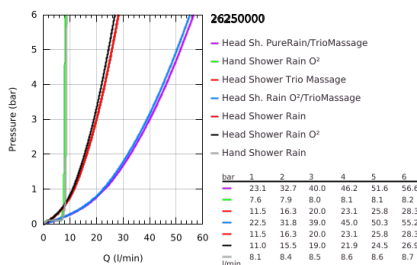

26 250 000 RAINSHOWER SYSTEM SMARTCONTROL DUO 360 SHOWER SYSTEM WITH THERMOSTAT FOR WALL MOUNTING

PRODUCT DESCRIPTION

- Colour: chrome
- consisting of:
 - horizontal 500 mm shower arm
 - exposed SmartControl thermostat
 - allows change between:
 - head shower Rainshower Duo 360, spray plate chrome
 - spray patterns: GROHE PureRain/GROHE Rain O² spray* and TrioMassage
 - hand shower Power&Soul 115, spray plate white (27 671)
 - hand shower wall holder (27 055)
 - shower hose Silverflex 1750 mm 1/2" x 1/2" (28 388)
 - minimum flow rate 10 l/min
 - GROHE DreamSpray - perfect spray pattern
 - GROHE LongLife finish
 - GROHE CoolTouch - no risk of scalding
 - GROHE TurboStat - compact cartridge with wax thermoelement
 - GROHE SafeStop - safety button at 38°C
 - GROHE SafeStop Plus - optional temperature limiter at 43°C included
 - GROHE SmartControl - control the shower with intuitive push/turn button
 - GROHE EasyReach shower tray
 - GROHE SpeedClean - effortless limescale removal
 - Inner WaterGuide - inner insulation for surface protection
 - suitable for instantaneous heaters from 18 kW/h
 - TwistStop - to prevent hose from twisting
 - * to be decided at first installation; factory default setting: GROHE PureRain
- In case of a 160 cc thermostat you need to purchase one of the following wall fixation sets for installation: 125356, 125357