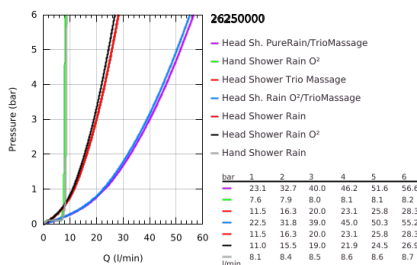

## 26 250 000 RAINSHOWER SYSTEM SMARTCONTROL DUO 360 SHOWER SYSTEM WITH THERMOSTAT FOR WALL MOUNTING

### PRODUCT DESCRIPTION

- Colour: chrome
- consisting of:
  - horizontal 500 mm shower arm
  - exposed SmartControl thermostat
  - allows change between:
    - head shower Rainshower Duo 360, spray plate chrome
    - spray patterns: GROHE PureRain/GROHE Rain O<sup>2</sup> spray\* and TrioMassage
  - hand shower Power&Soul 115, spray plate white (27 671)
  - hand shower wall holder (27 055)
  - shower hose Silverflex 1750 mm 1/2" x 1/2" (28 388)
  - minimum flow rate 10 l/min
  - GROHE DreamSpray - perfect spray pattern
  - GROHE LongLife finish
  - GROHE CoolTouch - no risk of scalding
  - GROHE TurboStat - compact cartridge with wax thermoelement
  - GROHE EcoJoy - less water, perfect flow
  - GROHE SafeStop - safety button at 38°C
  - GROHE SafeStop Plus - optional temperature limiter at 43°C included
  - GROHE SmartControl - control the shower with intuitive push/turn button
  - GROHE EasyReach shower tray
  - GROHE SpeedClean - effortless limescale removal
  - Inner WaterGuide - inner insulation for surface protection
  - suitable for instantaneous heaters from 18 kW/h
  - TwistStop - to prevent hose from twisting
- \* to be decided at first installation; factory default setting: GROHE PureRain
- In case of a 160 cc thermostat you need to purchase one of the following wall fixation sets for installation: 125356, 125357