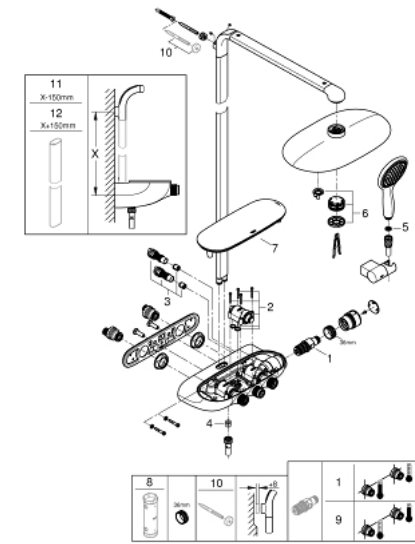

26 250 000 RAINSHOWER SYSTEM SMARTCONTROL DUO 360 SHOWER SYSTEM WITH THERMOSTAT FOR WALL MOUNTING

SPARE PARTS

1. 1: Thermostatic compact cartridge 1/2" (Spare part-nr. 47439000)
  2. 2: Cartridge (Spare part-nr. 48297000)
  3. 3: Non-return valve (Spare part-nr. 4901000M)
  4. 4: Non-return valve (Spare part-nr. 08565000)
  5. 5: Dirt strainer (Spare part-nr. 0700200M)
  6. 6: Spray face (Spare part-nr. 48348000)
  7. 7: Cover (Spare part-nr. 48482000)
  8. 8: Socket spanner (Spare part-nr. 49059000)*
  9. 9: GROHE TurboStat cartridge 1/2" (Spare part-nr. 47175000)*
  10. 10: Compensation disc (Spare part-nr. 26385000)*
  11. 11: Shower system pipe for retrofitting (Spare part-nr. 48349000)*
  12. 12: Shower system pipe for retrofitting (Spare part-nr. 48350000)*
2. Optional accessories