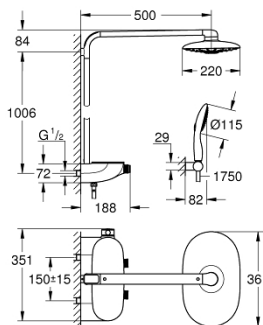

### PRODUCT DESCRIPTION

- Colour: chrome
- consisting of:
  - horizontal 500 mm shower arm
  - exposed SmartControl thermostat
  - allows change between:
    - head shower Rainshower Duo 360, spray plate chrome
    - spray patterns: GROHE PureRain/GROHE Rain O<sup>2</sup> spray\* and TrioMassage
  - hand shower Power&Soul 115, spray plate white (27 671)
  - hand shower wall holder (27 055)
  - shower hose Silverflex 1750 mm 1/2" x 1/2" (28 388)
  - minimum flow rate 10 l/min
  - GROHE DreamSpray - perfect spray pattern
  - GROHE LongLife finish
  - GROHE CoolTouch - no risk of scalding
  - GROHE TurboStat - compact cartridge with wax thermoelement
  - GROHE EcoJoy - less water, perfect flow
  - GROHE SafeStop - safety button at 38°C
  - GROHE SafeStop Plus - optional temperature limiter at 43°C included
  - GROHE SmartControl - control the shower with intuitive push/turn button
  - GROHE EasyReach shower tray
  - GROHE SpeedClean - effortless limescale removal
  - Inner WaterGuide - inner insulation for surface protection
  - suitable for instantaneous heaters from 18 kW/h
  - TwistStop - to prevent hose from twisting
- \* to be decided at first installation; factory default setting: GROHE PureRain
- In case of a 160 cc thermostat you need to purchase one of the following wall fixation sets for installation: 125356, 125357