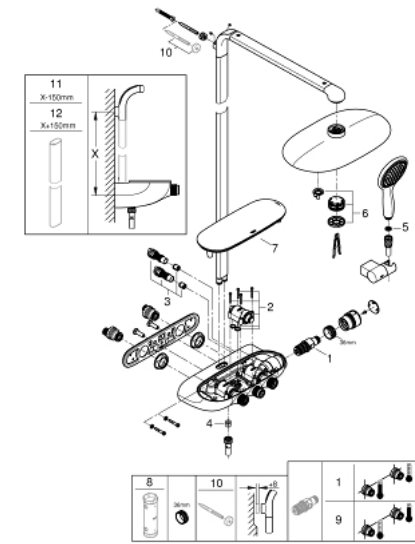

26 250 LS0 RAINSHOWER SYSTEM SMARTCONTROL DUO 360 SHOWER SYSTEM WITH THERMOSTAT FOR WALL MOUNTING

SPARE PARTS

1. 1: Thermostatic compact cartridge 1/2" (Spare part-nr. 47439000)
  2. 2: Cartridge (Spare part-nr. 48297000)
  3. 3: Non-return valve (Spare part-nr. 4901000M)
  4. 4: Non-return valve (Spare part-nr. 08565000)
  5. 5: Dirt strainer (Spare part-nr. 0700200M)
  6. 6: Spray face (Spare part-nr. 48348000)
  7. 7: Cover (Spare part-nr. 48482000)
  8. 8: Socket spanner (Spare part-nr. 49059000)*
  9. 9: GROHE TurboStat cartridge 1/2" (Spare part-nr. 47175000)*
  10. 10: Compensation disc (Spare part-nr. 26385000)*
  11. 11: Shower system pipe for retrofitting (Spare part-nr. 48349000)*
  12. 12: Shower system pipe for retrofitting (Spare part-nr. 48350000)*
2. Optional accessories