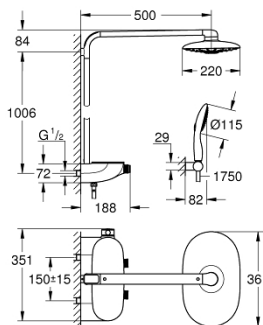

### PRODUCT DESCRIPTION

- Colour: moon white/chrome
- consisting of:
  - horizontal 500 mm shower arm
  - exposed SmartControl thermostat
  - allows change between:
    - head shower Rainshower Duo 360, spray plate white
    - spray patterns: GROHE PureRain/GROHE Rain O<sup>2</sup> spray\* and TrioMassage
  - hand shower Power&Soul 115, spray plate white (27 671)
  - hand shower wall holder (27 055)
  - shower hose Silverflex 1750 mm 1/2" x 1/2" (28 388)
  - minimum flow rate 10 l/min
  - GROHE DreamSpray - perfect spray pattern
  - GROHE LongLife finish
  - GROHE CoolTouch - no risk of scalding
  - GROHE TurboStat - compact cartridge with wax thermoelement
  - GROHE EcoJoy - less water, perfect flow
  - GROHE SafeStop - safety button at 38°C
  - GROHE SafeStop Plus - optional temperature limiter at 43°C included
  - GROHE SmartControl - control the shower with intuitive push/turn button
  - GROHE EasyReach shower tray
  - GROHE SpeedClean - effortless limescale removal
  - Inner WaterGuide - inner insulation for surface protection
  - suitable for instantaneous heaters from 18 kW/h
  - TwistStop - to prevent hose from twisting
- \* to be decided at first installation; factory default setting: GROHE PureRain
- In case of a 160 cc thermostat you need to purchase one of the following wall fixation sets for installation: 125356, 125357
- GROHE LongLife finish