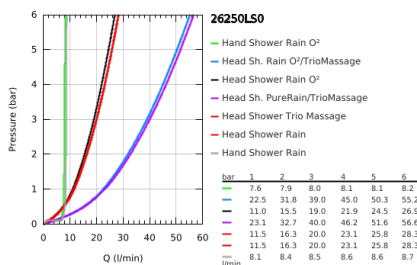

## 26 250 LS0 RAINSHOWER SYSTEM SMARTCONTROL DUO 360 SHOWER SYSTEM WITH THERMOSTAT FOR WALL MOUNTING

### PRODUCT DESCRIPTION

- Colour: moon white/chrome
- consisting of:
  - horizontal 500 mm shower arm
  - exposed SmartControl thermostat
  - allows change between:
    - head shower Rainshower Duo 360, spray plate white
    - spray patterns: GROHE PureRain/GROHE Rain O<sup>2</sup> spray\* and TrioMassage
  - hand shower Power&Soul 115, spray plate white (27 671)
  - hand shower wall holder (27 055)
  - shower hose Silverflex 1750 mm 1/2" x 1/2" (28 388)
  - minimum flow rate 10 l/min
  - GROHE DreamSpray - perfect spray pattern
  - GROHE LongLife finish
  - GROHE CoolTouch - no risk of scalding
  - GROHE TurboStat - compact cartridge with wax thermoelement
  - GROHE EcoJoy - less water, perfect flow
  - GROHE SafeStop - safety button at 38°C
  - GROHE SafeStop Plus - optional temperature limiter at 43°C included
  - GROHE SmartControl - control the shower with intuitive push/turn button
  - GROHE EasyReach shower tray
  - GROHE SpeedClean - effortless limescale removal
  - Inner WaterGuide - inner insulation for surface protection
  - suitable for instantaneous heaters from 18 kW/h
  - TwistStop - to prevent hose from twisting
- \* to be decided at first installation; factory default setting: GROHE PureRain
- In case of a 160 cc thermostat you need to purchase one of the following wall fixation sets for installation: 125356, 125357
- GROHE LongLife finish