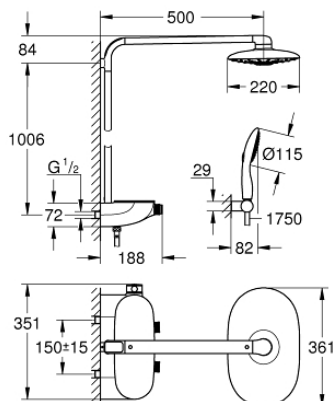

26 250 LS0 RAINSHOWER SYSTEM SMARTCONTROL DUO 360 SHOWER SYSTEM WITH THERMOSTAT FOR WALL MOUNTING

PRODUCT DESCRIPTION

- Tyc: moon white/chrome
- consisting of:
 - horizontal 500 mm shower arm
 - exposed SmartControl thermostat
 - allows change between:
 - head shower Rainshower Duo 360, spray plate white
 - spray patterns: GROHE PureRain/GROHE Rain O² spray* and TrioMassage
 - hand shower Power&Soul 115, spray plate white (27 671)
 - hand shower wall holder (27 055)
 - shower hose Silverflex 1750 mm 1/2" x 1/2" (28 388)
- minimum flow rate 10 l/min
- GROHE DreamSpray - perfect spray pattern
- GROHE LongLife finish
- GROHE CoolTouch - no risk of scalding
- GROHE TurboStat - compact cartridge with wax thermoelement
- GROHE EcoJoy - Less water, perfect flow
- GROHE SafeStop safety button at 38°C (calibration required)
- GROHE SafeStop Plus - optional temperature limiter at 43°C included
- GROHE SmartControl - control the shower with intuitive push/turn button
- GROHE EasyReach shower tray
- GROHE SpeedClean - effortless limescale removal
- Inner WaterGuide - inner insulation for surface protection
- suitable for instantaneous heaters from 18 kW/h
- TwistStop - to prevent hose from twisting
- * to be decided at first installation; factory default setting: GROHE PureRain
- GROHE LongLife finish