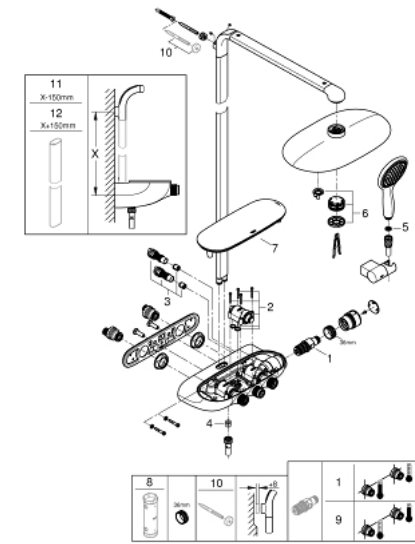

26 250 LS0 RAINSHOWER SYSTEM SMARTCONTROL DUO 360 SHOWER SYSTEM WITH THERMOSTAT FOR WALL MOUNTING

SPARE PARTS

1. 1: Thermostatic compact cartridge 1/2" (Spare part-nr. 47439000)
   - 2: Cartridge (Spare part-nr. 48297000)
   - 3: Non-return valve (Spare part-nr. 4901000M)
   - 4: Non-return valve (Spare part-nr. 08565000)
   - 5: Dirt strainer (Spare part-nr. 0700200M)
   - 6: Spray face (Spare part-nr. 48348000)
   - 7: Cover (Spare part-nr. 48482000)
   - 8: Socket spanner (Spare part-nr. 49059000)*
   - 9: GROHE TurboStat cartridge 1/2" (Spare part-nr. 47175000)*
   - 10: Compensation disc (Spare part-nr. 26385000)*
   - 11: Shower system pipe for retrofitting (Spare part-nr. 48349000)*
   - 12: Shower system pipe for retrofitting (Spare part-nr. 48350000)*
2. Optional accessories