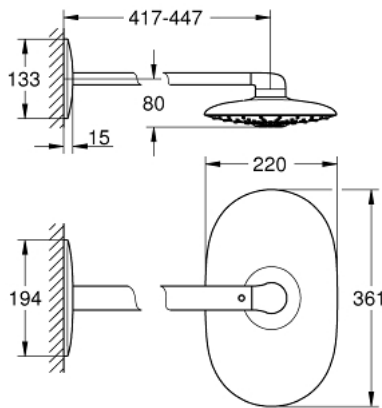

26 254 000 RAINSHOWER DUO 360 HEAD SHOWER SET 450 MM, 2 SPRAYS

PRODUCT DESCRIPTION

- Colour: chrome
- consisting of:
 - head shower Rainshower Duo 360, spray plate chrome
 - spray patterns: GROHE PureRain/GROHE Rain O² spray* and TrioMassage
- maximum flow rate (at 3 bar): 40 l/min
- horizontal 450 mm shower arm
- GROHE DreamSpray - perfect spray pattern
- GROHE LongLife finish
- GROHE SpeedClean - effortless limescale removal
- Inner WaterGuide - inner insulation for surface protection
- requires rough-in set 26 264 – to be ordered separately
- * to be decided at first installation; factory default setting: GROHE PureRain

26 254 000 **RAINSHOWER DUO 360 HEAD SHOWER SET 450 MM, 2 SPRAYS**

SPARE PARTS

1: Spray face (Spare part-nr. 48348000)