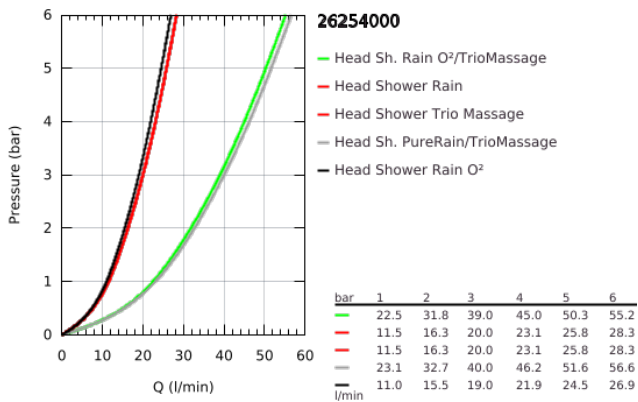

26 254 000 RAINSHOWER DUO 360 HEAD SHOWER SET 450 MM, 2 SPRAYS

PRODUCT DESCRIPTION

- Colour: chrome
- consisting of:
 - head shower Rainshower Duo 360, spray plate chrome
 - spray patterns: GROHE PureRain/GROHE Rain O² spray* and TrioMassage
- maximum flow rate (at 3 bar): 40 l/min
- horizontal 450 mm shower arm
- GROHE DreamSpray - perfect spray pattern
- GROHE LongLife finish
- GROHE SpeedClean - effortless limescale removal
- Inner WaterGuide - inner insulation for surface protection
- requires rough-in set 26 264 – to be ordered separately
- * to be decided at first installation; factory default setting: GROHE PureRain

26 254 000 **RAINSHOWER DUO 360 HEAD SHOWER SET 450 MM, 2 SPRAYS**

SPARE PARTS

1: Spray face (Spare part-nr. 48348000)