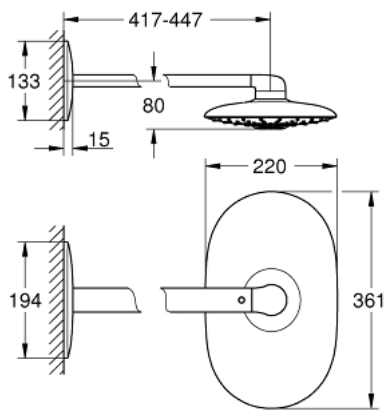

26 254 000 RAINSHOWER DUO 360 HEAD SHOWER SET 450 MM, 2 SPRAYS

PRODUCT DESCRIPTION

- Tyc: Chrome
- consisting of:
 - head shower Rainshower Duo 360, spray plate chrome
 - spray patterns: GROHE PureRain/GROHE Rain O² spray* and TrioMassage
- maximum flow rate (at 3 bar): 40 l/min
- horizontal 450 mm shower arm
- GROHE DreamSpray - perfect spray pattern
- GROHE LongLife finish
- GROHE SpeedClean - effortless limescale removal
- Inner WaterGuide - inner insulation for surface protection
- requires rough-in set 26 264 – to be ordered separately
- * to be decided at first installation; factory default setting: GROHE PureRain

26 254 000 **RAINSHOWER DUO 360 HEAD SHOWER SET 450 MM, 2 SPRAYS**

SPARE PARTS

1: Spray face (Spare part-nr. 48348000)