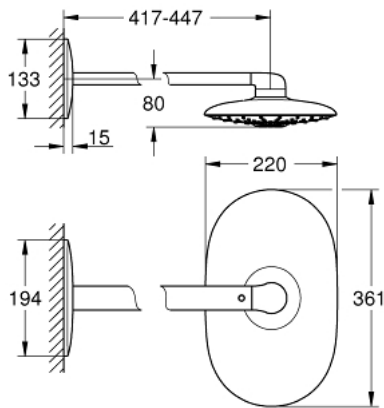

26 254 LS0 RAINSHOWER DUO 360 HEAD SHOWER SET 450 MM, 2 SPRAYS

PRODUCT DESCRIPTION

- Colour: moon white
- consisting of:
 - head shower Rainshower Duo 360, spray plate white
 - spray patterns: GROHE PureRain/GROHE Rain O² spray* and TrioMassage
- maximum flow rate (at 3 bar): 40 l/min
- horizontal 450 mm shower arm
- GROHE DreamSpray - perfect spray pattern
- GROHE LongLife finish
- GROHE SpeedClean - effortless limescale removal
- Inner WaterGuide - inner insulation for surface protection
- requires rough-in set 26 264 – to be ordered separately
- * to be decided at first installation; factory default setting: GROHE PureRain
- GROHE LongLife finish