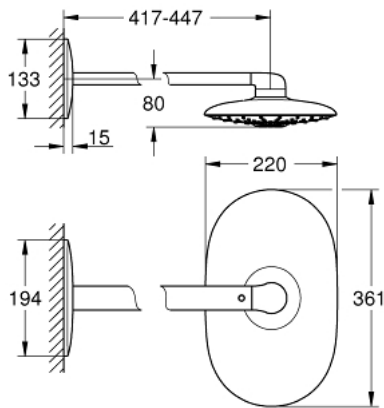

26 254 LS0 RAINSHOWER DUO 360 HEAD SHOWER SET 450 MM, 2 SPRAYS

PRODUCT DESCRIPTION

- Typ: moon white
- consisting of:
 - head shower Rainshower Duo 360, spray plate white
 - spray patterns: GROHE PureRain/GROHE Rain O² spray* and TrioMassage
- maximum flow rate (at 3 bar): 40 l/min
- horizontal 450 mm shower arm
- GROHE DreamSpray - perfect spray pattern
- GROHE LongLife finish
- GROHE SpeedClean - effortless limescale removal
- Inner WaterGuide - inner insulation for surface protection
- requires rough-in set 26 264 – to be ordered separately
- * to be decided at first installation; factory default setting: GROHE PureRain
- GROHE LongLife finish