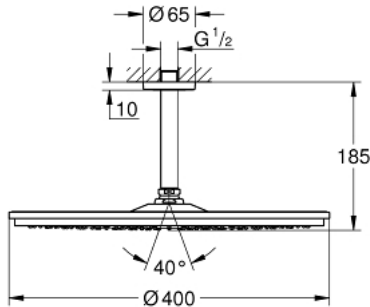

26 256 000 **RAINSHOWER COSMOPOLITAN 400 HEAD SHOWER SET CEILING 142 MM, 1 SPRAY**

PRODUCT DESCRIPTION

- Colour: chrome
- consisting of:
 - head shower Rainshower Cosmopolitan 400 (28 778)
 - spray pattern: Rain
 - maximum flow rate (at 3 bar): 7.5 l/min
 - Rainshower shower arm ceiling 142 mm (28 724)
 - GROHE DreamSpray - perfect spray pattern
 - GROHE LongLife finish
 - GROHE SpeedClean - effortless limescale removal
 - suitable for instantaneous heater

26 256 000 **RAINSHOWER COSMOPOLITAN 400 HEAD SHOWER SET CEILING 142 MM, 1
SPRAY**

SPARE PARTS

- 1: Spare part set (Spare part-nr. 45933000)
- 2: Escutcheon (Spare part-nr. 11741000)