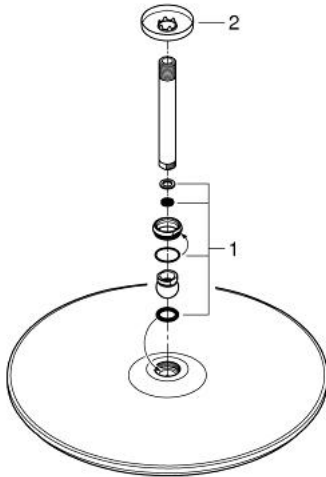

26 256 000 **RAINSHOWER COSMOPOLITAN 400 HEAD SHOWER SET CEILING 142 MM, 1 SPRAY**

PRODUCT DESCRIPTION

- Colour: chrome
- consisting of:
 - head shower Rainshower Cosmopolitan 400 (28 778)
 - spray pattern: Rain
 - maximum flow rate (at 3 bar): 7.5 l/min
 - Rainshower shower arm ceiling 142 mm (28 724)
 - GROHE DreamSpray - perfect spray pattern
 - GROHE LongLife finish
 - GROHE SpeedClean - effortless limescale removal
 - suitable for instantaneous heater

26 256 000 **RAINSHOWER COSMOPOLITAN 400 HEAD SHOWER SET CEILING 142 MM, 1
SPRAY**

SPARE PARTS

- 1: Spare part set (Spare part-nr. 45933000)
- 2: Escutcheon (Spare part-nr. 11741000)