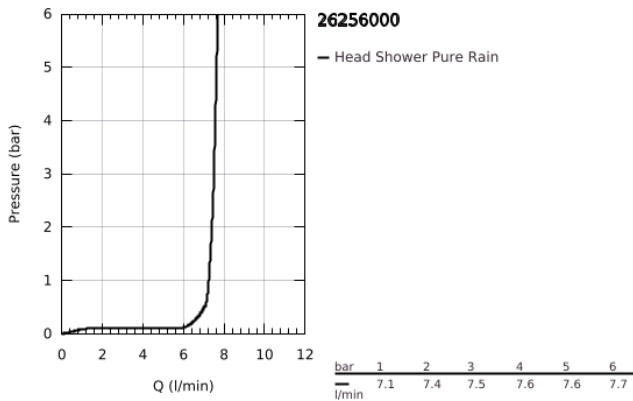

26 256 000 **RAINSHOWER COSMOPOLITAN 400 HEAD SHOWER SET CEILING 142 MM, 1 SPRAY**

PRODUCT DESCRIPTION

- Colour: chrome
- consisting of:
 - head shower Rainshower Cosmopolitan 400 (28 778)
 - spray pattern: Rain
 - maximum flow rate (at 3 bar): 7.5 l/min
 - Rainshower shower arm ceiling 142 mm (28 724)
 - GROHE DreamSpray - perfect spray pattern
 - GROHE LongLife finish
 - GROHE SpeedClean - effortless limescale removal
 - suitable for instantaneous heater

26 256 000 **RAINSHOWER COSMOPOLITAN 400 HEAD SHOWER SET CEILING 142 MM, 1
SPRAY**

SPARE PARTS

- 1: Spare part set (Spare part-nr. 45933000)
- 2: Escutcheon (Spare part-nr. 11741000)