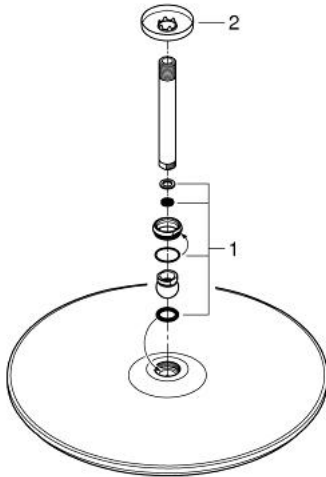

26 256 000 RAINSHOWER COSMOPOLITAN 400 HEAD SHOWER SET CEILING 142 MM, 1 SPRAY

PRODUCT DESCRIPTION

- Tyc: Chrome
- consisting of:
 - head shower Rainshower Cosmopolitan 400 (28 778)
 - spray pattern: Rain
 - maximum flow rate (at 3 bar): 7.5 l/min
- Rainshower shower arm ceiling 142 mm (28 724)
- GROHE DreamSpray - perfect spray pattern
- GROHE LongLife finish
- GROHE SpeedClean - effortless limescale removal
- suitable for instantaneous heater

26 256 000 **RAINSHOWER COSMOPOLITAN 400 HEAD SHOWER SET CEILING 142 MM, 1
SPRAY**

SPARE PARTS

- 1: Spare part set (Spare part-nr. 45933000)
- 2: Escutcheon (Spare part-nr. 11741000)