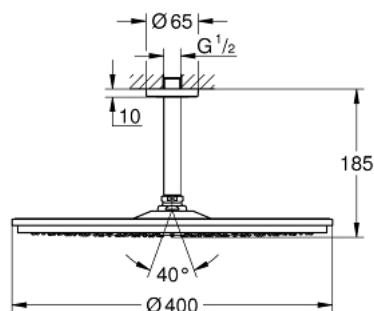

26 256 000 RAINSHOWER COSMOPOLITAN 400 HEAD SHOWER SET CEILING 142 MM, 1 SPRAY

PRODUCT DESCRIPTION

- Tyc: Chrome
- consisting of:
 - head shower Rainshower Cosmopolitan 400 (28 778)
 - spray pattern: Rain
 - maximum flow rate (at 3 bar): 7.5 l/min
- Rainshower shower arm ceiling 142 mm (28 724)
- GROHE DreamSpray - perfect spray pattern
- GROHE LongLife finish
- GROHE SpeedClean - effortless limescale removal
- suitable for instantaneous heater

26 256 000 **RAINSHOWER COSMOPOLITAN 400 HEAD SHOWER SET CEILING 142 MM, 1
SPRAY**

SPARE PARTS

- 1: Spare part set (Spare part-nr. 45933000)
- 2: Escutcheon (Spare part-nr. 11741000)