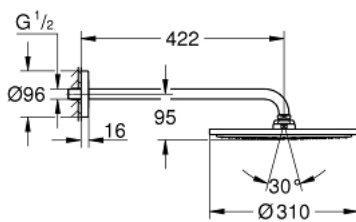

26 257 000 RAINSHOWER 310 HEAD SHOWER SET 422 MM, 1 SPRAY

PRODUCT DESCRIPTION

- Colour: chrome
- consisting of:
 - Rainshower Cosmopolitan 310 head shower (27 477)
 - spray pattern: Rain
 - maximum flow rate (at 3 bar): 12.5 l/min
 - shower arm 422 mm (26 146)
- GROHE DreamSpray - perfect spray pattern
- GROHE LongLife finish
- GROHE SpeedClean - effortless limescale removal
- suitable for instantaneous heater

26 257 000 **RAINSHOWER 310 HEAD SHOWER SET 422 MM, 1 SPRAY**

SPARE PARTS

1: Spare part set (Spare part-nr. 45933000)