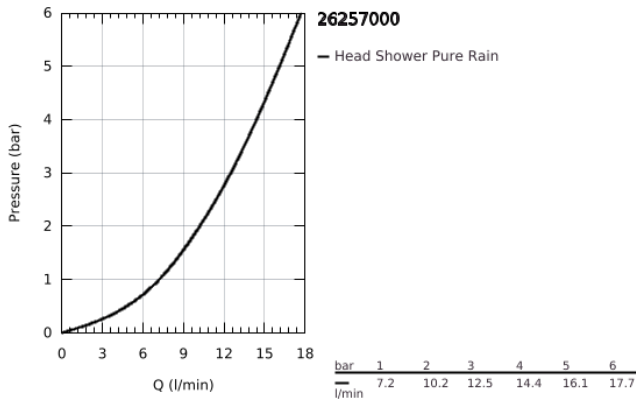

26 257 000 RAINSHOWER 310 HEAD SHOWER SET 422 MM, 1 SPRAY

PRODUCT DESCRIPTION

- Colour: chrome
- consisting of:
 - Rainshower Cosmopolitan 310 head shower (27 477)
 - spray pattern: Rain
 - maximum flow rate (at 3 bar): 12.5 l/min
 - shower arm 422 mm (26 146)
- GROHE DreamSpray - perfect spray pattern
- GROHE LongLife finish
- GROHE SpeedClean - effortless limescale removal
- suitable for instantaneous heater

26 257 000 **RAINSHOWER 310 HEAD SHOWER SET 422 MM, 1 SPRAY**

SPARE PARTS

1: Spare part set (Spare part-nr. 45933000)