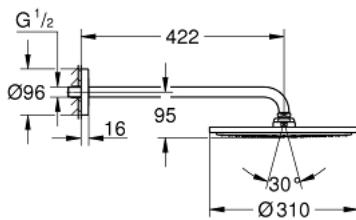

## 26 257 000 RAINSHOWER 310 HEAD SHOWER SET 422 MM, 1 SPRAY

### PRODUCT DESCRIPTION

- Tyc: Chrome
- consisting of:
  - Rainshower Cosmopolitan 310 head shower (27 477)
  - spray pattern: Rain
  - maximum flow rate (at 3 bar): 12.5 l/min
  - shower arm 422 mm (26 146)
- GROHE DreamSpray - perfect spray pattern
- GROHE LongLife finish
- GROHE SpeedClean - effortless limescale removal
- suitable for instantaneous heater

26 257 000 **RAINSHOWER 310 HEAD SHOWER SET 422 MM, 1 SPRAY**

**SPARE PARTS**

1: Spare part set (Spare part-nr. 45933000)