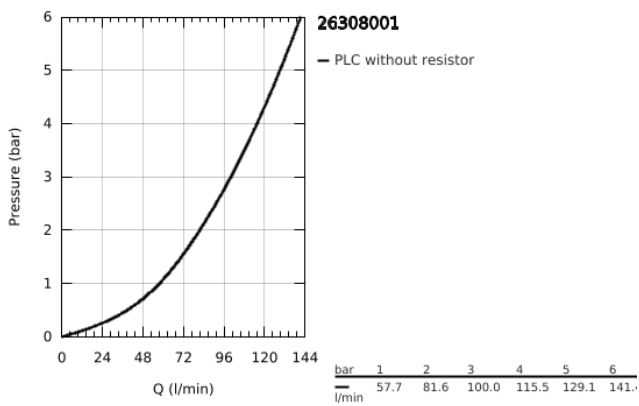

26 308 001 **COSTA L SHOWER MIXER 1/2"**

PRODUCT DESCRIPTION

- Colour: chrome
- wall mounted
- metal handles
- heat insulated
- screwable
- GROHE Long-Life headpart
- shower connection 1/2"
- without connection unions
- GROHE LongLife finish

26 308 001 COSTA L SHOWER MIXER 1/2"

SPARE PARTS

- 1: Handle (Spare part-nr. 45994000)
- 1.1: Snap insert (Spare part-nr. 0538600M)
- 2: Headpart 1/2" (Spare part-nr. 07146000)
- 2.1: O-Ring $\varnothing 6 \times \varnothing 2$ (Spare part-nr. 0128300M)
- 2.2: O-Ring $\varnothing 18,2 \times \varnothing 1,7$ (Spare part-nr. 0392400M)
- 2.3: Seal (Spare part-nr. 0529100M)
- 3: Screw connection 1/2" (Spare part-nr. 45044000)
- 4: Seal (Spare part-nr. 0138600M)
- 5: Non-return valve (Spare part-nr. 08565000)
- 6: Screw for Costa/Avina products (Spare part-nr. 48013000)*
- 7: Special spanner (Spare part-nr. 19377000)*