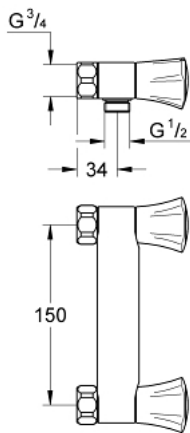

26 308 001 **COSTA L SHOWER MIXER 1/2"**

PRODUCT DESCRIPTION

- Colour: chrome
- wall mounted
- metal handles
- heat insulated
- screwable
- GROHE Long-Life headpart
- shower connection 1/2"
- without connection unions
- GROHE LongLife finish

26 308 001 COSTA L SHOWER MIXER 1/2"

SPARE PARTS

- 1: Handle (Spare part-nr. 45994000)
- 1.1: Snap insert (Spare part-nr. 0538600M)
- 2: Headpart 1/2" (Spare part-nr. 07146000)
- 2.1: O-Ring $\varnothing 6 \times \varnothing 2$ (Spare part-nr. 0128300M)
- 2.2: O-Ring $\varnothing 18,2 \times \varnothing 1,7$ (Spare part-nr. 0392400M)
- 2.3: Seal (Spare part-nr. 0529100M)
- 3: Screw connection 1/2" (Spare part-nr. 45044000)
- 4: Seal (Spare part-nr. 0138600M)
- 5: Non-return valve (Spare part-nr. 08565000)
- 6: Screw for Costa/Avina products (Spare part-nr. 48013000)*
- 7: Special spanner (Spare part-nr. 19377000)*