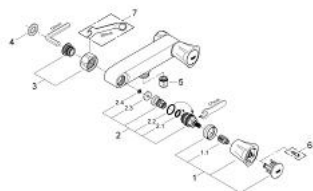

26 308 001 **COSTA L SHOWER MIXER 1/2"**

PRODUCT DESCRIPTION

- Colour: chrome
- wall mounted
- metal handles
- heat insulated
- screwable
- GROHE Long-Life headpart
- shower connection 1/2"
- without connection unions
- GROHE LongLife finish

26 308 001 COSTA L SHOWER MIXER 1/2"

SPARE PARTS

- 1: Handle (Spare part-nr. 45994000)
- 1.1: Snap insert (Spare part-nr. 0538600M)
- 2: Headpart 1/2" (Spare part-nr. 07146000)
- 2.1: O-Ring $\varnothing 6 \times \varnothing 2$ (Spare part-nr. 0128300M)
- 2.2: O-Ring $\varnothing 18,2 \times \varnothing 1,7$ (Spare part-nr. 0392400M)
- 2.3: Seal (Spare part-nr. 0529100M)
- 3: Screw connection 1/2" (Spare part-nr. 45044000)
- 4: Seal (Spare part-nr. 0138600M)
- 5: Non-return valve (Spare part-nr. 08565000)
- 6: Screw for Costa/Avina products (Spare part-nr. 48013000)*
- 7: Special spanner (Spare part-nr. 19377000)*