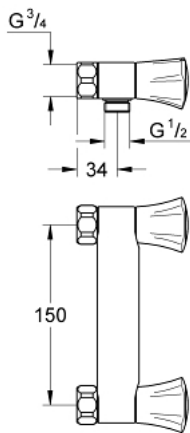

26 308 001 **COSTA L SHOWER MIXER 1/2"**

PRODUCT DESCRIPTION

- Tyc: Chrome
- wall mounted
- metal handles
- heat insulated
- screwable
- GROHE Long-Life headpart
- shower connection 1/2"
- without connection unions
- GROHE LongLife finish

26 308 001 **COSTA L SHOWER MIXER 1/2"**

SPARE PARTS

- 1: Handle (Spare part-nr. 45994000)
- 1.1: Snap insert (Spare part-nr. 0538600M)
- 2: Headpart 1/2" (Spare part-nr. 07146000)
- 2.1: Sealing washer $\varnothing 6 \times \varnothing 2$ (Spare part-nr. 0128300M)
- 2.2: O-ring $\varnothing 18.2 \times \varnothing 1.7$ (Spare part-nr. 0392400M)
- 2.3: Seal (Spare part-nr. 0529100M)
- 3: Screw connection 1/2" (Spare part-nr. 45044000)
- 4: Seal (Spare part-nr. 0138600M)
- 5: Non-return valve (Spare part-nr. 08565000)
- 6: Screw for Costa/Avina products (Spare part-nr. 48013000)*
- 7: Special spanner (Spare part-nr. 19377000)*