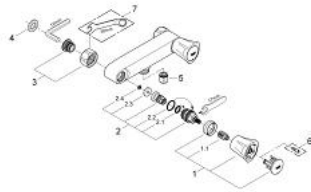

26 308 001 **COSTA L SHOWER MIXER 1/2"**

PRODUCT DESCRIPTION

- Tyc: Chrome
- wall mounted
- metal handles
- heat insulated
- screwable
- GROHE Long-Life headpart
- shower connection 1/2"
- without connection unions
- GROHE LongLife finish

26 308 001 **COSTA L SHOWER MIXER 1/2"**

SPARE PARTS

- 1: Handle (Spare part-nr. 45994000)
- 1.1: Snap insert (Spare part-nr. 0538600M)
- 2: Headpart 1/2" (Spare part-nr. 07146000)
- 2.1: Sealing washer $\varnothing 6 \times \varnothing 2$ (Spare part-nr. 0128300M)
- 2.2: O-ring $\varnothing 18.2 \times \varnothing 1.7$ (Spare part-nr. 0392400M)
- 2.3: Seal (Spare part-nr. 0529100M)
- 3: Screw connection 1/2" (Spare part-nr. 45044000)
- 4: Seal (Spare part-nr. 0138600M)
- 5: Non-return valve (Spare part-nr. 08565000)
- 6: Screw for Costa/Avina products (Spare part-nr. 48013000)*
- 7: Special spanner (Spare part-nr. 19377000)*