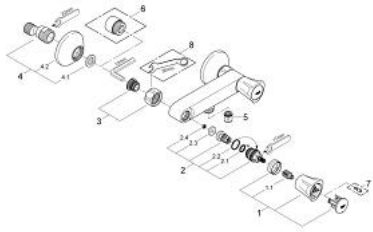

26 330 001 **COSTA L SHOWER MIXER 1/2"**

PRODUCT DESCRIPTION

- Colour: chrome
- wall mounted
- metal handles
- heat insulated
- screwable
- GROHE Long-Life headpart
- shower connection 1/2"
- S-unions
- protected against backflow
- GROHE LongLife finish
- integrated non-return valve in the shower outlet

26 330 001 **COSTA L SHOWER MIXER 1/2"**

SPARE PARTS

- 1: Handle (Spare part-nr. 45994000)
 - 1.1: Snap insert (Spare part-nr. 0538600M)
 - 2: Headpart 1/2" (Spare part-nr. 07146000)
 - 2.1: O-Ring $\varnothing 6 \times \varnothing 2$ (Spare part-nr. 0128300M)
 - 2.2: O-Ring $\varnothing 18,2 \times \varnothing 1,7$ (Spare part-nr. 0392400M)
 - 2.3: Seal (Spare part-nr. 0529100M)
 - 3: Screw connection 1/2" (Spare part-nr. 45044000)
 - 4: S-union (Spare part-nr. 12075000)
 - 4.1: Seal (Spare part-nr. 0138600M)
 - 4.2: Escutcheon (Spare part-nr. 0221000M)
 - 5: Non-return valve (Spare part-nr. 08565000)
 - 6: Extension 3/4", 20 mm (Spare part-nr. 0713000M)*
 - 7: Screw for Costa/Avina products (Spare part-nr. 48013000)*
 - 8: Special spanner (Spare part-nr. 19377000)*
- * Optional accessories