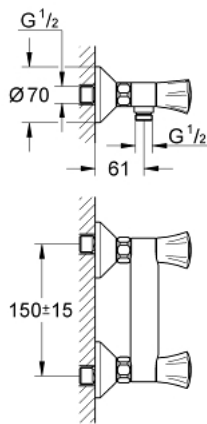

26 330 001 **COSTA L SHOWER MIXER 1/2"**

PRODUCT DESCRIPTION

- Colour: chrome
- wall mounted
- metal handles
- heat insulated
- screwable
- GROHE Long-Life headpart
- shower connection 1/2"
- S-unions
- protected against backflow
- GROHE LongLife finish
- integrated non-return valve in the shower outlet

26 330 001 **COSTA L SHOWER MIXER 1/2"**

SPARE PARTS

- 1: Handle (Spare part-nr. 45994000)
 - 1.1: Snap insert (Spare part-nr. 0538600M)
 - 2: Headpart 1/2" (Spare part-nr. 07146000)
 - 2.1: O-Ring $\varnothing 6 \times \varnothing 2$ (Spare part-nr. 0128300M)
 - 2.2: O-Ring $\varnothing 18,2 \times \varnothing 1,7$ (Spare part-nr. 0392400M)
 - 2.3: Seal (Spare part-nr. 0529100M)
 - 3: Screw connection 1/2" (Spare part-nr. 45044000)
 - 4: S-union (Spare part-nr. 12075000)
 - 4.1: Seal (Spare part-nr. 0138600M)
 - 4.2: Escutcheon (Spare part-nr. 0221000M)
 - 5: Non-return valve (Spare part-nr. 08565000)
 - 6: Extension 3/4", 20 mm (Spare part-nr. 0713000M)*
 - 7: Screw for Costa/Avina products (Spare part-nr. 48013000)*
 - 8: Special spanner (Spare part-nr. 19377000)*
- * Optional accessories