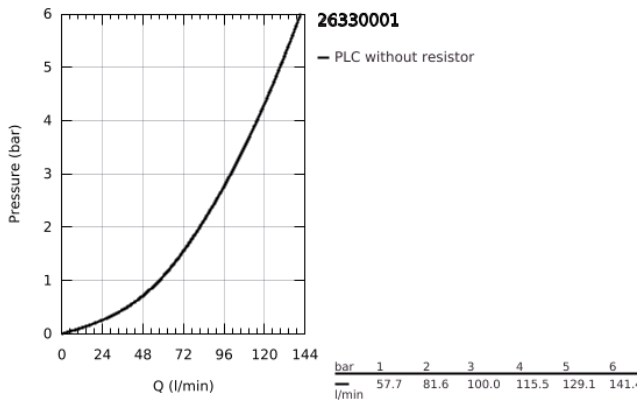

26 330 001 **COSTA L SHOWER MIXER 1/2"**

PRODUCT DESCRIPTION

- Colour: chrome
- wall mounted
- metal handles
- heat insulated
- screwable
- GROHE Long-Life headpart
- shower connection 1/2"
- S-unions
- protected against backflow
- GROHE LongLife finish
- integrated non-return valve in the shower outlet

26 330 001 **COSTA L SHOWER MIXER 1/2"**

SPARE PARTS

- 1: Handle (Spare part-nr. 45994000)
 - 1.1: Snap insert (Spare part-nr. 0538600M)
 - 2: Headpart 1/2" (Spare part-nr. 07146000)
 - 2.1: O-Ring $\varnothing 6 \times \varnothing 2$ (Spare part-nr. 0128300M)
 - 2.2: O-Ring $\varnothing 18,2 \times \varnothing 1,7$ (Spare part-nr. 0392400M)
 - 2.3: Seal (Spare part-nr. 0529100M)
 - 3: Screw connection 1/2" (Spare part-nr. 45044000)
 - 4: S-union (Spare part-nr. 12075000)
 - 4.1: Seal (Spare part-nr. 0138600M)
 - 4.2: Escutcheon (Spare part-nr. 0221000M)
 - 5: Non-return valve (Spare part-nr. 08565000)
 - 6: Extension 3/4", 20 mm (Spare part-nr. 0713000M)*
 - 7: Screw for Costa/Avina products (Spare part-nr. 48013000)*
 - 8: Special spanner (Spare part-nr. 19377000)*
- * Optional accessories