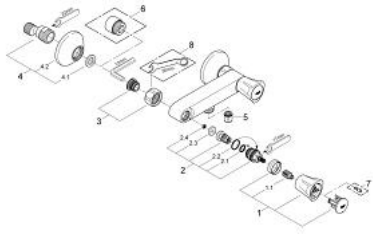

26 330 001 **COSTA L SHOWER MIXER 1/2"**

PRODUCT DESCRIPTION

- Tyc: Chrome
- wall mounted
- metal handles
- heat insulated
- screwable
- GROHE Long-Life headpart
- shower connection 1/2"
- S-unions
- protected against backflow
- GROHE LongLife finish
- integrated non-return valve in the shower outlet

26 330 001 **COSTA L SHOWER MIXER 1/2"**

SPARE PARTS

- 1: Handle (Spare part-nr. 45994000)
 - 1.1: Snap insert (Spare part-nr. 0538600M)
 - 2: Headpart 1/2" (Spare part-nr. 07146000)
 - 2.1: Sealing washer $\varnothing 6 \times \varnothing 2$ (Spare part-nr. 0128300M)
 - 2.2: O-ring $\varnothing 18.2 \times \varnothing 1.7$ (Spare part-nr. 0392400M)
 - 2.3: Seal (Spare part-nr. 0529100M)
 - 3: Screw connection 1/2" (Spare part-nr. 45044000)
 - 4: S-union (Spare part-nr. 12075000)
 - 4.1: Seal (Spare part-nr. 0138600M)
 - 4.2: Escutcheon (Spare part-nr. 0221000M)
 - 5: Non-return valve (Spare part-nr. 08565000)
 - 6: Extension 3/4", 20 mm (Spare part-nr. 0713000M)*
 - 7: Screw for Costa/Avina products (Spare part-nr. 48013000)*
 - 8: Special spanner (Spare part-nr. 19377000)*
- * Optional accessories