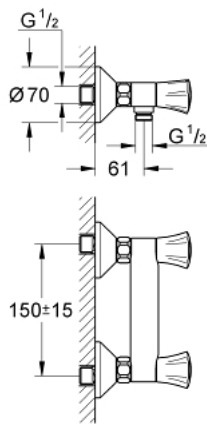

26 330 001 **COSTA L SHOWER MIXER 1/2"**

PRODUCT DESCRIPTION

- Tyc: Chrome
- wall mounted
- metal handles
- heat insulated
- screwable
- GROHE Long-Life headpart
- shower connection 1/2"
- S-unions
- protected against backflow
- GROHE LongLife finish
- integrated non-return valve in the shower outlet

26 330 001 **COSTA L SHOWER MIXER 1/2"**

SPARE PARTS

- 1: Handle (Spare part-nr. 45994000)
 - 1.1: Snap insert (Spare part-nr. 0538600M)
 - 2: Headpart 1/2" (Spare part-nr. 07146000)
 - 2.1: Sealing washer $\varnothing 6 \times \varnothing 2$ (Spare part-nr. 0128300M)
 - 2.2: O-ring $\varnothing 18.2 \times \varnothing 1.7$ (Spare part-nr. 0392400M)
 - 2.3: Seal (Spare part-nr. 0529100M)
 - 3: Screw connection 1/2" (Spare part-nr. 45044000)
 - 4: S-union (Spare part-nr. 12075000)
 - 4.1: Seal (Spare part-nr. 0138600M)
 - 4.2: Escutcheon (Spare part-nr. 0221000M)
 - 5: Non-return valve (Spare part-nr. 08565000)
 - 6: Extension 3/4", 20 mm (Spare part-nr. 0713000M)*
 - 7: Screw for Costa/Avina products (Spare part-nr. 48013000)*
 - 8: Special spanner (Spare part-nr. 19377000)*
- * Optional accessories