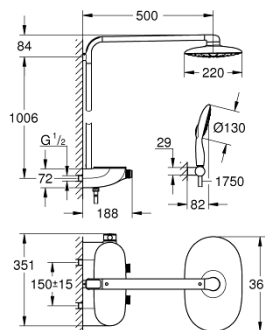

26 361 000 RAINSHOWER SYSTEM SMARTCONTROL MONO 360 SHOWER SYSTEM WITH THERMOSTAT FOR WALL MOUNTING

PRODUCT DESCRIPTION

- Colour: chrome
- consisting of:
 - horizontal 500 mm shower arm
 - exposed SmartControl thermostat
 - allows change between:
 - head shower Rainshower Mono 360, spray plate chrome
 - spray pattern: GROHE PureRain/GROHE Rain O² spray*
 - Power&Soul 130 hand shower, spray plate white (27 673)
 - hand shower wall holder (27 055)
 - shower hose Silverflex 1750 mm 1/2" x 1/2" (28 388)
 - minimum flow rate 10 l/min
 - GROHE DreamSpray - perfect spray pattern
 - GROHE LongLife finish
 - GROHE CoolTouch - no risk of scalding
 - GROHE TurboStat - compact cartridge with wax thermoelement
 - GROHE EcoJoy - less water, perfect flow
 - GROHE SafeStop - safety button at 38°C
 - GROHE SafeStop Plus - optional temperature limiter at 43°C included
 - GROHE SmartControl - control the shower with intuitive push/turn button
 - GROHE EasyReach shower tray
 - GROHE SpeedClean - effortless limescale removal
 - Inner WaterGuide - inner insulation for surface protection
 - suitable for instantaneous heaters from 18 kW/h
 - TwistStop - to prevent hose from twisting
- * to be decided at first installation; factory default setting: GROHE PureRain
- In case of a 160 cc thermostat you need to purchase one of the following wall fixation sets for installation: 125356, 125357