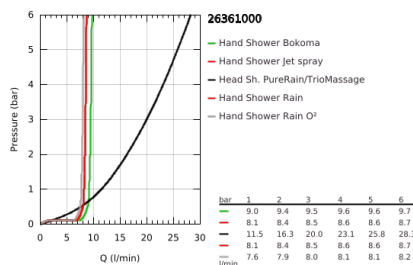

26 361 000 RAINSHOWER SYSTEM SMARTCONTROL MONO 360 SHOWER SYSTEM WITH THERMOSTAT FOR WALL MOUNTING

PRODUCT DESCRIPTION

- Colour: chrome
- consisting of:
 - horizontal 500 mm shower arm
 - exposed SmartControl thermostat
 - allows change between:
 - head shower Rainshower Mono 360, spray plate chrome
 - spray pattern: GROHE PureRain/GROHE Rain O² spray*
 - Power&Soul 130 hand shower, spray plate white (27 673)
 - hand shower wall holder (27 055)
 - shower hose Silverflex 1750 mm 1/2" x 1/2" (28 388)
 - minimum flow rate 10 l/min
 - GROHE DreamSpray - perfect spray pattern
 - GROHE LongLife finish
 - GROHE CoolTouch - no risk of scalding
 - GROHE TurboStat - compact cartridge with wax thermoelement
 - GROHE EcoJoy - less water, perfect flow
 - GROHE SafeStop - safety button at 38°C
 - GROHE SafeStop Plus - optional temperature limiter at 43°C included
 - GROHE SmartControl - control the shower with intuitive push/turn button
 - GROHE EasyReach shower tray
 - GROHE SpeedClean - effortless limescale removal
 - Inner WaterGuide - inner insulation for surface protection
 - suitable for instantaneous heaters from 18 kW/h
 - TwistStop - to prevent hose from twisting
- * to be decided at first installation; factory default setting: GROHE PureRain
- In case of a 160 cc thermostat you need to purchase one of the following wall fixation sets for installation: 125356, 125357