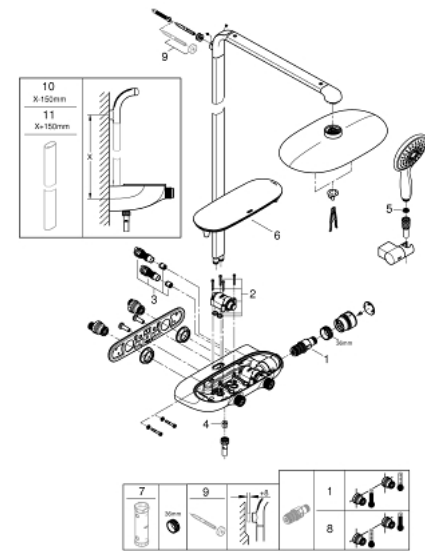

26 361 000 RAINSHOWER SYSTEM SMARTCONTROL MONO 360 SHOWER SYSTEM WITH THERMOSTAT FOR WALL MOUNTING

SPARE PARTS

1. 1: Thermostatic compact cartridge 1/2" (Spare part-nr. 47439000)
  2. 2: Cartridge (Spare part-nr. 48297000)
  3. 3: Non-return valve (Spare part-nr. 4901000M)
  4. 4: Non-return valve (Spare part-nr. 08565000)
  5. 5: Dirt strainer (Spare part-nr. 0700200M)
  6. 6: Cover (Spare part-nr. 48482000)
  7. 7: Socket spanner (Spare part-nr. 49059000)*
  8. 8: GROHE TurboStat cartridge 1/2" (Spare part-nr. 47175000)*
  9. 9: Compensation disc (Spare part-nr. 26385000)*
  10. 10: Shower system pipe for retrofitting (Spare part-nr. 48349000)*
  11. 11: Shower system pipe for retrofitting (Spare part-nr. 48350000)*
2. Optional accessories