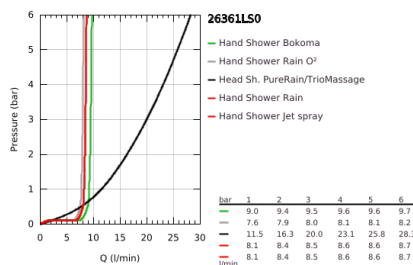

26 361 LS0 RAINSHOWER SYSTEM SMARTCONTROL MONO 360 SHOWER SYSTEM WITH THERMOSTAT FOR WALL MOUNTING

PRODUCT DESCRIPTION

- Colour: moon white/chrome
- consisting of:
 - horizontal 500 mm shower arm
 - exposed SmartControl thermostat
 - allows change between:
 - head shower Rainshower Mono 360, spray plate white
 - spray pattern: GROHE PureRain/GROHE Rain O² spray*
 - Power&Soul 130 hand shower, spray plate white (27 673)
 - hand shower wall holder (27 055)
 - shower hose Silverflex 1750 mm 1/2" x 1/2" (28 388)
 - minimum flow rate 10 l/min
 - GROHE DreamSpray - perfect spray pattern
 - GROHE LongLife finish
 - GROHE CoolTouch - no risk of scalding
 - GROHE TurboStat - compact cartridge with wax thermoelement
 - GROHE EcoJoy - less water, perfect flow
 - GROHE SafeStop - safety button at 38°C
 - GROHE SafeStop Plus - optional temperature limiter at 43°C included
 - GROHE SmartControl - control the shower with intuitive push/turn button
 - GROHE EasyReach shower tray
 - GROHE SpeedClean - effortless limescale removal
 - Inner WaterGuide - inner insulation for surface protection
 - suitable for instantaneous heaters from 18 kW/h
 - TwistStop - to prevent hose from twisting
- * to be decided at first installation; factory default setting: GROHE PureRain
- In case of a 160 cc thermostat you need to purchase one of the following wall fixation sets for installation: 125356, 125357
- GROHE LongLife finish