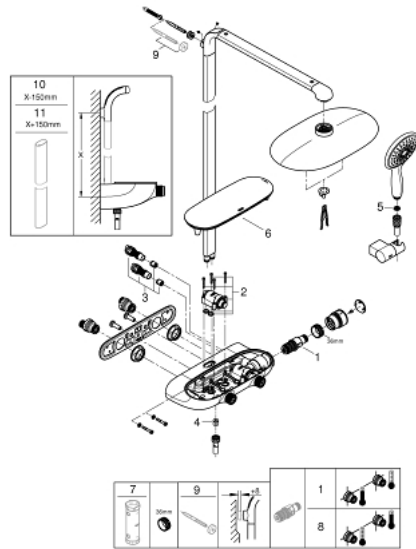

26 361 LS0 RAINSHOWER SYSTEM SMARTCONTROL MONO 360 SHOWER SYSTEM WITH THERMOSTAT FOR WALL MOUNTING

SPARE PARTS

1. 1: Thermostatic compact cartridge 1/2" (Spare part-nr. 47439000)
  2. 2: Cartridge (Spare part-nr. 48297000)
  3. 3: Non-return valve (Spare part-nr. 4901000M)
  4. 4: Non-return valve (Spare part-nr. 08565000)
  5. 5: Dirt strainer (Spare part-nr. 0700200M)
  6. 6: Cover (Spare part-nr. 48482000)
  7. 7: Socket spanner (Spare part-nr. 49059000)*
  8. 8: GROHE TurboStat cartridge 1/2" (Spare part-nr. 47175000)*
  9. 9: Compensation disc (Spare part-nr. 26385000)*
  10. 10: Shower system pipe for retrofitting (Spare part-nr. 48349000)*
  11. 11: Shower system pipe for retrofitting (Spare part-nr. 48350000)*
2. Optional accessories