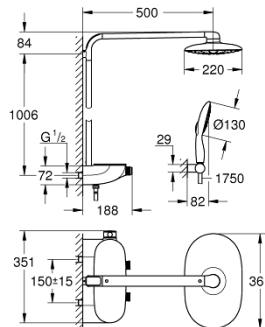

26 361 LS0 RAINSHOWER SYSTEM SMARTCONTROL MONO 360 SHOWER SYSTEM WITH THERMOSTAT FOR WALL MOUNTING

PRODUCT DESCRIPTION

- Colour: moon white/chrome
- consisting of:
 - horizontal 500 mm shower arm
 - exposed SmartControl thermostat
 - allows change between:
 - head shower Rainshower Mono 360, spray plate white
 - spray pattern: GROHE PureRain/GROHE Rain O² spray*
 - Power&Soul 130 hand shower, spray plate white (27 673)
 - hand shower wall holder (27 055)
 - shower hose Silverflex 1750 mm 1/2" x 1/2" (28 388)
 - minimum flow rate 10 l/min
 - GROHE DreamSpray - perfect spray pattern
 - GROHE LongLife finish
 - GROHE CoolTouch - no risk of scalding
 - GROHE TurboStat - compact cartridge with wax thermoelement
 - GROHE EcoJoy - less water, perfect flow
 - GROHE SafeStop - safety button at 38°C
 - GROHE SafeStop Plus - optional temperature limiter at 43°C included
 - GROHE SmartControl - control the shower with intuitive push/turn button
 - GROHE EasyReach shower tray
 - GROHE SpeedClean - effortless limescale removal
 - Inner WaterGuide - inner insulation for surface protection
 - suitable for instantaneous heaters from 18 kW/h
 - TwistStop - to prevent hose from twisting
- * to be decided at first installation; factory default setting: GROHE PureRain
- In case of a 160 cc thermostat you need to purchase one of the following wall fixation sets for installation: 125356, 125357
- GROHE LongLife finish