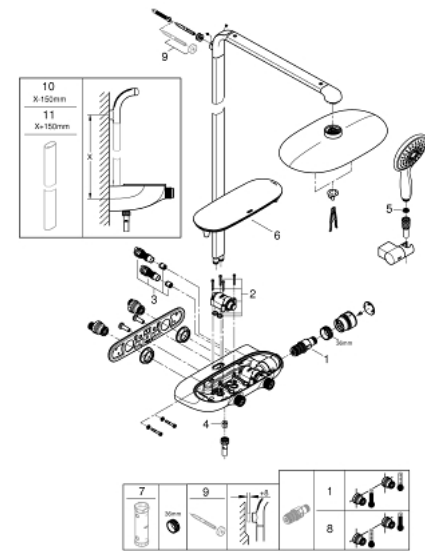

## 26 361 LS0 RAINSHOWER SYSTEM SMARTCONTROL MONO 360 SHOWER SYSTEM WITH THERMOSTAT FOR WALL MOUNTING

### SPARE PARTS

- 1: Thermostatic compact cartridge 1/2" (Spare part-nr. 47439000)
  - 2: Cartridge (Spare part-nr. 48297000)
  - 3: Non-return valve (Spare part-nr. 4901000M)
  - 4: Non-return valve (Spare part-nr. 08565000)
  - 5: Dirt strainer (Spare part-nr. 0700200M)
  - 6: Cover (Spare part-nr. 48482000)
  - 7: Socket spanner (Spare part-nr. 49059000)\*
  - 8: GROHE TurboStat cartridge 1/2" (Spare part-nr. 47175000)\*
  - 9: Compensation disc (Spare part-nr. 26385000)\*
  - 10: Shower system pipe for retrofitting (Spare part-nr. 48349000)\*
  - 11: Shower system pipe for retrofitting (Spare part-nr. 48350000)\*
- \* Optional accessories