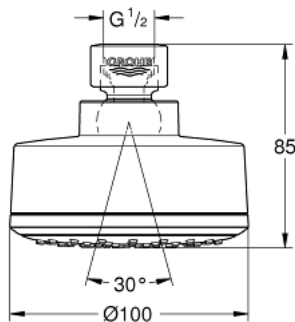

26 366 001 TEMPESTA COSMOPOLITAN 100 HEAD SHOWER 1 SPRAY

PRODUCT DESCRIPTION

- Colour: chrome
- spray pattern: Rain
- ball joint $\pm 15^\circ$ rotatable
- connection thread $1/2''$
- maximum flow rate (at 3 bar): 6.6 l/min
- GROHE DreamSpray - perfect spray pattern
- GROHE LongLife finish
- GROHE SpeedClean - effortless limescale removal
- Inner WaterGuide - inner insulation for surface protection
- suitable for instantaneous heater
- min. recommended pressure 1.0 bar
- maximum flow rate 1.75 gpm (6.6 l/min)

26 366 001 TEMPESTA COSMOPOLITAN 100 HEAD SHOWER 1 SPRAY

SPARE PARTS

1: Fibre seal dia. \varnothing 18,5 x \varnothing 12 x 2 (Spare part-nr. 0138900M)

2: Dirt strainer (Spare part-nr. 48007000)