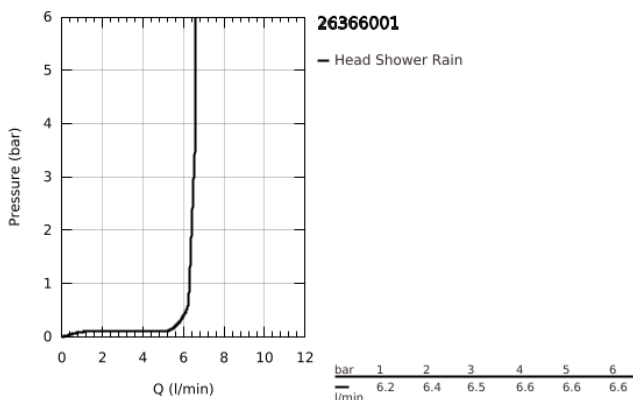

26 366 001 TEMPESTA COSMOPOLITAN 100 HEAD SHOWER 1 SPRAY

PRODUCT DESCRIPTION

- Colour: chrome
- spray pattern: Rain
- ball joint $\pm 15^\circ$ rotatable
- connection thread $1/2''$
- maximum flow rate (at 3 bar): 6.6 l/min
- GROHE DreamSpray - perfect spray pattern
- GROHE LongLife finish
- GROHE SpeedClean - effortless limescale removal
- Inner WaterGuide - inner insulation for surface protection
- suitable for instantaneous heater
- min. recommended pressure 1.0 bar
- maximum flow rate 1.75 gpm (6.6 l/min)

26 366 001 TEMPESTA COSMOPOLITAN 100 HEAD SHOWER 1 SPRAY

SPARE PARTS

1: Fibre seal dia. \varnothing 18,5 x \varnothing 12 x 2 (Spare part-nr. 0138900M)

2: Dirt strainer (Spare part-nr. 48007000)