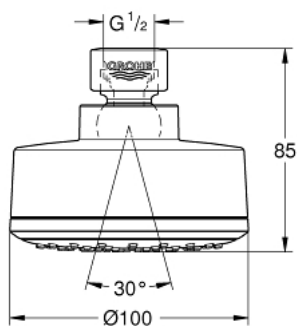

26 366 001 TEMPESTA COSMOPOLITAN 100 HEAD SHOWER 1 SPRAY

PRODUCT DESCRIPTION

- Tyc: Chrome
- spray pattern: Rain
- ball joint $\pm 15^\circ$ rotatable
- connection thread $1/2''$
- maximum flow rate (at 3 bar): 6.6 l/min
- GROHE DreamSpray - perfect spray pattern
- GROHE LongLife finish
- GROHE SpeedClean - effortless limescale removal
- Inner WaterGuide - inner insulation for surface protection
- suitable for instantaneous heater
- min. recommended pressure 1.0 bar

26 366 001 TEMPESTA COSMOPOLITAN 100 HEAD SHOWER 1 SPRAY

SPARE PARTS

1: Fibre seal \varnothing 18,5 x \varnothing 12 x 2 (Spare part-nr. 0138900M)

2: Dirt strainer (Spare part-nr. 48007000)