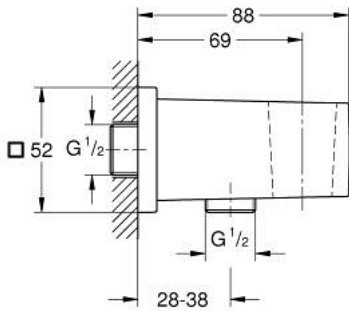

26 370 DL0 EUPHORIA CUBE SHOWER OUTLET ELBOW, 1/2"

PRODUCT DESCRIPTION

- Colour: brushed warm sunset
- with wall shower holder
- male connection thread 1/2"
- protected against backflow
- GROHE LongLife finish

26 370 DL0 **EUPHORIA CUBE SHOWER OUTLET ELBOW, 1/2"**

SPARE PARTS

1: Non-return valve (Spare part-nr. 08565000)