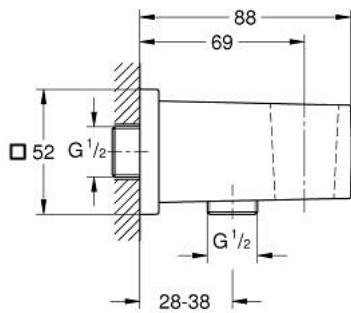

26 370 DL0 EUPHORIA CUBE SHOWER OUTLET ELBOW, 1/2"

PRODUCT DESCRIPTION

- Tyc: brushed warm sunset
- with wall shower holder
- male connection thread 1/2"
- protected against backflow
- GROHE LongLife finish

26 370 DL0 **EUPHORIA CUBE SHOWER OUTLET ELBOW, 1/2"**

SPARE PARTS

1: Non-return valve (Spare part-nr. 08565000)