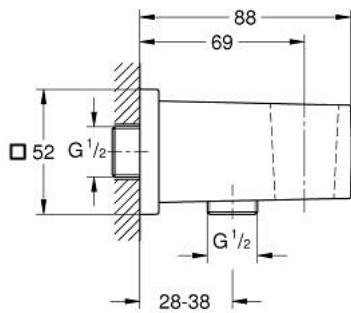

## 26 370 GN0 EUPHORIA CUBE SHOWER OUTLET ELBOW, 1/2"

### PRODUCT DESCRIPTION

- Colour: brushed cool sunrise
- with wall shower holder
- male connection thread 1/2"
- protected against backflow
- GROHE LongLife finish

26 370 GN0 **EUPHORIA CUBE SHOWER OUTLET ELBOW, 1/2"**

**SPARE PARTS**

1: Non-return valve (Spare part-nr. 08565000)