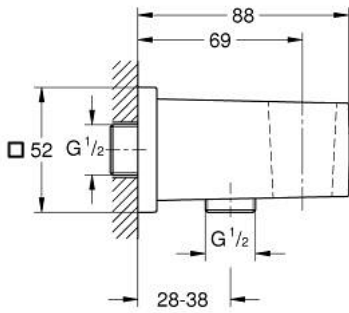

26 370 GN0 EUPHORIA CUBE SHOWER OUTLET ELBOW, 1/2"

PRODUCT DESCRIPTION

- Tyc: brushed cool sunrise
- with wall shower holder
- male connection thread 1/2"
- protected against backflow
- GROHE LongLife finish

26 370 GN0 **EUPHORIA CUBE SHOWER OUTLET ELBOW, 1/2"**

SPARE PARTS

1: Non-return valve (Spare part-nr. 08565000)