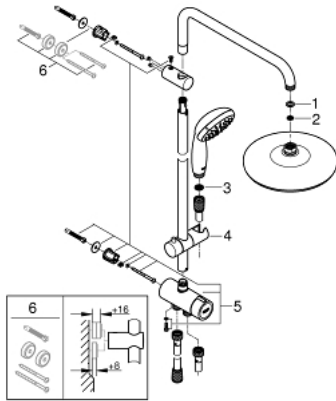

26 381 001 TEMPESTA SYSTEM 210 FLEX SHOWER SYSTEM WITH DIVERTER FOR WALL MOUNTING

PRODUCT DESCRIPTION

- Colour: chrome
- consisting of:
 - horizontal 390 mm shower arm, adjustable before installation
 - change by diverter between hand shower, head shower or head shower Eco setting
 - head shower Tempesta 210 (26 408)
 - 2 spray patterns (via diverter): Rain, SmartRain
 - chrome plated spray face
 - with ball joint
 - rotation angle $\pm 15^\circ$
 - hand shower Tempesta 100 (27 852)
 - spray pattern: Rain
 - adjustable in height with gliding element
 - distance between diverter and upper bracket: 620 mm
 - Relaxaflex shower hose 1500 mm (28 151)
 - Relaxaflex shower hose 1250 mm (28 150)
 - flexible installation: connection to faucet / wall union for water supply with 1/2" thread of the 1250 mm shower hose
 - GROHE DreamSpray - perfect spray pattern
 - GROHE LongLife finish
 - GROHE SpeedClean - effortless limescale removal
 - Inner WaterGuide - inner insulation for surface protection
 - ShockProof silicone ring prevents damage caused by a shower falling
 - suitable for instantaneous heaters from 18 kW/h
 - minimum flow rate 7 l/min

26 381 001 TEMPESTA SYSTEM 210 FLEX SHOWER SYSTEM WITH DIVERTER FOR WALL MOUNTING

SPARE PARTS

- 1: Fibre seal dia. \varnothing 18,5 x \varnothing 12 x 2 (Spare part-nr. 0138900M)
- 2: Dirt strainer (Spare part-nr. 48007000)
- 3: Dirt strainer (Spare part-nr. 0700200M)
- 4: Glide element (Spare part-nr. 12140000)
- 5: Diverter (Spare part-nr. 48338000)
- 6: Compensation disc (Spare part-nr. 26496000)*