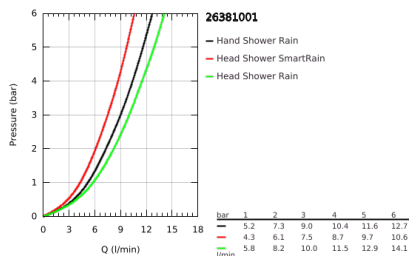

26 381 001 TEMPESTA SYSTEM 210 FLEX SHOWER SYSTEM WITH DIVERTER FOR WALL MOUNTING

PRODUCT DESCRIPTION

- Colour: chrome
- consisting of:
 - horizontal 390 mm shower arm, adjustable before installation
 - change by diverter between hand shower, head shower or head shower Eco setting
 - head shower Tempesta 210 (26 408)
 - 2 spray patterns (via diverter): Rain, SmartRain
 - chrome plated spray face
 - with ball joint
 - rotation angle $\pm 15^\circ$
 - hand shower Tempesta 100 (27 852)
 - spray pattern: Rain
 - adjustable in height with gliding element
 - distance between diverter and upper bracket: 620 mm
 - Relaxaflex shower hose 1500 mm (28 151)
 - Relaxaflex shower hose 1250 mm (28 150)
 - flexible installation: connection to faucet / wall union for water supply with 1/2" thread of the 1250 mm shower hose
 - GROHE DreamSpray - perfect spray pattern
 - GROHE LongLife finish
 - GROHE SpeedClean - effortless limescale removal
 - Inner WaterGuide - inner insulation for surface protection
 - ShockProof silicone ring prevents damage caused by a shower falling
 - suitable for instantaneous heaters from 18 kW/h
 - minimum flow rate 7 l/min

26 381 001 TEMPESTA SYSTEM 210 FLEX SHOWER SYSTEM WITH DIVERTER FOR WALL MOUNTING

SPARE PARTS

- 1: Fibre seal dia. \varnothing 18,5 x \varnothing 12 x 2 (Spare part-nr. 0138900M)
- 2: Dirt strainer (Spare part-nr. 48007000)
- 3: Dirt strainer (Spare part-nr. 0700200M)
- 4: Glide element (Spare part-nr. 12140000)
- 5: Diverter (Spare part-nr. 48338000)
- 6: Compensation disc (Spare part-nr. 26496000)*