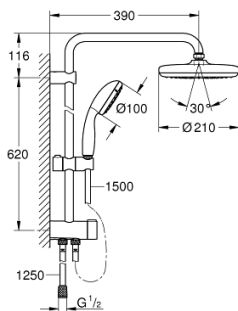

26 381 001 TEMPESTA SYSTEM 210 FLEX SHOWER SYSTEM WITH DIVERTER FOR WALL MOUNTING

PRODUCT DESCRIPTION

- Colour: chrome
- consisting of:
 - horizontal 390 mm shower arm, adjustable before installation
 - change by diverter between hand shower, head shower or head shower Eco setting
 - head shower Tempesta 210 (26 408)
 - 2 spray patterns (via diverter): Rain, SmartRain
 - chrome plated spray face
 - with ball joint
 - rotation angle $\pm 15^\circ$
 - hand shower Tempesta 100 (27 852)
 - spray pattern: Rain
 - adjustable in height with gliding element
 - distance between diverter and upper bracket: 620 mm
 - Relaxaflex shower hose 1500 mm (28 151)
 - Relaxaflex shower hose 1250 mm (28 150)
 - flexible installation: connection to faucet / wall union for water supply with 1/2" thread of the 1250 mm shower hose
 - GROHE DreamSpray - perfect spray pattern
 - GROHE LongLife finish
 - GROHE SpeedClean - effortless limescale removal
 - Inner WaterGuide - inner insulation for surface protection
 - ShockProof silicone ring prevents damage caused by a shower falling
 - suitable for instantaneous heaters from 18 kW/h
 - minimum flow rate 7 l/min

26 381 001 TEMPESTA SYSTEM 210 FLEX SHOWER SYSTEM WITH DIVERTER FOR WALL MOUNTING

SPARE PARTS

- 1: Fibre seal dia. \varnothing 18,5 x \varnothing 12 x 2 (Spare part-nr. 0138900M)
- 2: Dirt strainer (Spare part-nr. 48007000)
- 3: Dirt strainer (Spare part-nr. 0700200M)
- 4: Glide element (Spare part-nr. 12140000)
- 5: Diverter (Spare part-nr. 48338000)
- 6: Compensation disc (Spare part-nr. 26496000)*