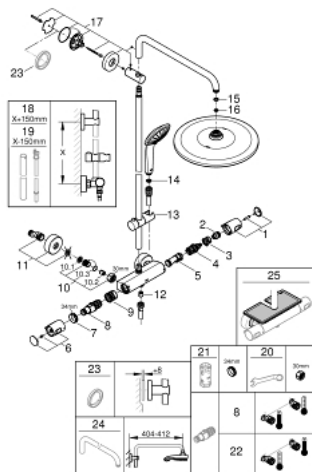

26 384 002 EUPHORIA SYSTEM 310 SHOWER SYSTEM WITH THERMOSTATIC MIXER FOR WALL MOUNTING

SPARE PARTS

1. 1: Shut-off handle (Spare part-nr. 47991000)
2. 2: Stop ring (Spare part-nr. 47986000)
3. 3: Stop ring (Spare part-nr. 47965000)
4. 4: Aquadimmer (Spare part-nr. 47364000)
5. 5: Water flow (Spare part-nr. 47887000)
6. 6: Temperature control handle (Spare part-nr. 48553000)
7. 7: retaining ring (Spare part-nr. 47743000)
8. 8: Thermostatic compact cartridge 1/2" (Spare part-nr. 47885000)
9. 9: Race (Spare part-nr. 47975000)
10. 10: Non-return valve (Spare part-nr. 47189000)
- 10.1: Filter (Spare part-nr. 0726400M)
- 10.2: Non-return valve (Spare part-nr. 08565000)
- 10.3: O-Ring Ø17 x Ø2 (Spare part-nr. 0305500M)
14. 11: S-union (Spare part-nr. 12662000)
15. 12: Non-return valve (Spare part-nr. 47886000)
16. 13: Glide element (Spare part-nr. 12140000)
17. 14: Dirt strainer (Spare part-nr. 0700200M)
18. 15: Fibre seal dia. Ø 18,5 x Ø 12 x 2 (Spare part-nr. 0138900M)
19. 16: Dirt strainer (Spare part-nr. 48007000)
20. 17: Shower rail holder (Spare part-nr. 48279000)
21. 18: Shower system pipe for retrofitting (Spare part-nr. 48514000)*
22. 19: Shower system pipe for retrofitting (Spare part-nr. 48515000)*
23. 20: Special spanner (Spare part-nr. 19377000)*
24. 21: Socket spanner (Spare part-nr. 19332000)*
25. 22: GROHE TurboStat cartridge 1/2" (Spare part-nr. 47175000)*
26. 23: Compensation disc (Spare part-nr. 27180000)*
27. 24: Shower arm for shower systems (Spare part-nr. 14047000)*
28. 25: GROHE EasyReach tray (Spare part-nr. 26362LN1)*

* Optional accessories