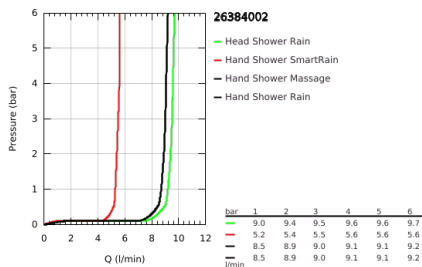

## 26 384 002 EUPHORIA SYSTEM 310 SHOWER SYSTEM WITH THERMOSTATIC MIXER FOR WALL MOUNTING

### PRODUCT DESCRIPTION

- Colour: chrome
- consisting of:
  - horizontal swivable 450 mm shower arm
  - exposed thermostat with Aquadimmer function
  - allows change between:
    - head shower Rainshower Mono 310 (26 562)
    - spray pattern: GROHE PureRain
    - maximum flow rate (at 3 bar): 9.5 l/min
  - with ball joint
  - rotation angle  $\pm 15^\circ$
  - hand shower Euphoria 110 Massage (27 239)
  - spray patterns: Rain, Massage, SmartRain
  - maximum flow rate (at 3 bar): 9 l/min
  - adjustable in height with gliding element
  - shower hose Silverflex 1750 mm 1/2" x 1/2" (28 388)
  - AquaCalibrator limits maximum flow rate of system (at 3 bar): 9.5 l/min
  - minimum flow rate 5 l/min
  - GROHE TurboStat - compact cartridge with wax thermoelement
  - GROHE SafeStop - safety button at 38°C
  - GROHE SafeStop Plus - integrated temperature limiter at max 50° C
  - GROHE CoolTouch - no risk of scalding
  - GROHE MetalGrip ergonomically shaped metal handles
  - GROHE DreamSpray - perfect spray pattern
  - GROHE LongLife finish
  - GROHE SprayDimmer - stepless flow rate adjustment
  - GROHE EcoJoy - less water, perfect flow
  - Flexible Installation - 1 adjustable bracket for existing drill holes
  - Inner WaterGuide - inner insulation for surface protection
  - GROHE SpeedClean - effortless limescale removal
  - TwistStop - to prevent hose from twisting
  - suitable for instantaneous heaters from 18 kW/h
  - optional upgrade: GROHE EasyReach tray (26 362), sold separately
  - professional exclusive