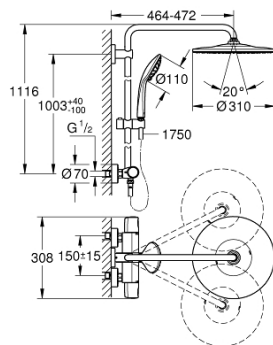

### PRODUCT DESCRIPTION

- Colour: chrome
- consisting of:
  - horizontal swivable 450 mm shower arm
  - exposed thermostat with Aquadimmer function
  - allows change between:
    - head shower Rainshower Mono 310 (26 562)
    - spray pattern: GROHE PureRain
    - maximum flow rate (at 3 bar): 9.5 l/min
  - with ball joint
  - rotation angle  $\pm 15^\circ$
  - hand shower Euphoria 110 Massage (27 239)
  - spray patterns: Rain, Massage, SmartRain
  - maximum flow rate (at 3 bar): 9 l/min
  - adjustable in height with gliding element
  - shower hose Silverflex 1750 mm 1/2" x 1/2" (28 388)
  - maximum flow rate system (at 3 bar): 9.5 l/min
  - minimum flow rate 5 l/min
- GROHE TurboStat - compact cartridge with wax thermoelement
- GROHE SafeStop - safety button at 38°C
- GROHE SafeStop Plus - integrated temperature limiter at max 50° C
- GROHE CoolTouch - no risk of scalding
- GROHE MetalGrip ergonomically shaped metal handles
- GROHE DreamSpray - perfect spray pattern
- GROHE LongLife finish
- GROHE SprayDimmer - stepless flow rate adjustment
- GROHE EcoJoy - less water, perfect flow
- Flexible Installation - 1 adjustable bracket for existing drill holes
- Inner WaterGuide - inner insulation for surface protection
- GROHE SpeedClean - effortless limescale removal
- TwistStop - to prevent hose from twisting
- suitable for instantaneous heaters from 18 kW/h
- optional upgrade: GROHE EasyReach tray (26 362), sold separately
- professional exclusive