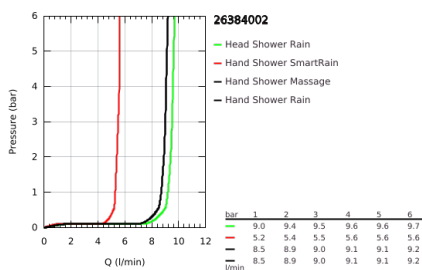

## 26 384 002 EUPHORIA SYSTEM 310 SHOWER SYSTEM WITH THERMOSTATIC MIXER FOR WALL MOUNTING

### PRODUCT DESCRIPTION

- Colour: chrome
- consisting of:
  - horizontal swivable 450 mm shower arm
  - exposed thermostat with Aquadimmer function
  - allows change between:
    - head shower Rainshower Mono 310 (26 562)
    - spray pattern: GROHE PureRain
    - maximum flow rate (at 3 bar): 9.5 l/min
  - with ball joint
  - rotation angle  $\pm 15^\circ$
  - hand shower Euphoria 110 Massage (27 239)
  - spray patterns: Rain, Massage, SmartRain
  - maximum flow rate (at 3 bar): 9 l/min
  - adjustable in height with gliding element
  - shower hose Silverflex 1750 mm 1/2" x 1/2" (28 388)
  - maximum flow rate system (at 3 bar): 9.5 l/min
  - minimum flow rate 5 l/min
- GROHE TurboStat - compact cartridge with wax thermoelement
- GROHE SafeStop - safety button at 38°C
- GROHE SafeStop Plus - integrated temperature limiter at max 50° C
- GROHE CoolTouch - no risk of scalding
- GROHE MetalGrip ergonomically shaped metal handles
- GROHE DreamSpray - perfect spray pattern
- GROHE LongLife finish
- GROHE SprayDimmer - stepless flow rate adjustment
- GROHE EcoJoy - less water, perfect flow
- Flexible Installation - 1 adjustable bracket for existing drill holes
- Inner WaterGuide - inner insulation for surface protection
- GROHE SpeedClean - effortless limescale removal
- TwistStop - to prevent hose from twisting
- suitable for instantaneous heaters from 18 kW/h
- optional upgrade: GROHE EasyReach tray (26 362), sold separately
- professional exclusive