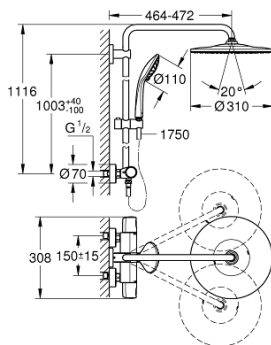

### PRODUCT DESCRIPTION

- Colour: chrome
- consisting of:
  - horizontal swivable 450 mm shower arm
  - exposed thermostat with Aquadimmer function
  - allows change between:
    - head shower Rainshower Mono 310 (26 562)
    - spray pattern: GROHE PureRain
    - maximum flow rate (at 3 bar): 9.5 l/min
  - with ball joint
  - rotation angle  $\pm 15^\circ$
  - hand shower Euphoria 110 Massage (27 239)
  - spray patterns: Rain, Massage, SmartRain
  - maximum flow rate (at 3 bar): 9 l/min
  - adjustable in height with gliding element
  - shower hose Silverflex 1750 mm 1/2" x 1/2" (28 388)
  - AquaCalibrator limits maximum flow rate of system (at 3 bar): 9.5 l/min
  - minimum flow rate 5 l/min
  - GROHE TurboStat - compact cartridge with wax thermoelement
  - GROHE SafeStop - safety button at 38°C
  - GROHE SafeStop Plus - integrated temperature limiter at max 50° C
  - GROHE CoolTouch - no risk of scalding
  - GROHE MetalGrip ergonomically shaped metal handles
  - GROHE DreamSpray - perfect spray pattern
  - GROHE LongLife finish
  - GROHE SprayDimmer - stepless flow rate adjustment
  - GROHE EcoJoy - less water, perfect flow
  - Flexible Installation - 1 adjustable bracket for existing drill holes
  - Inner WaterGuide - inner insulation for surface protection
  - GROHE SpeedClean - effortless limescale removal
  - TwistStop - to prevent hose from twisting
  - suitable for instantaneous heaters from 18 kW/h
  - optional upgrade: GROHE EasyReach tray (26 362), sold separately
  - professional exclusive