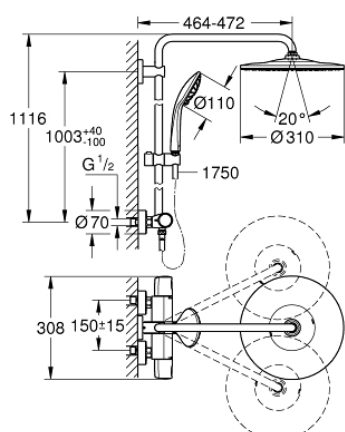

26 384 002 EUPHORIA SYSTEM 310 SHOWER SYSTEM WITH THERMOSTATIC MIXER FOR WALL MOUNTING

PRODUCT DESCRIPTION

- Tyc: Chrome
- consisting of:
 - horizontal swivable 450 mm shower arm
 - exposed thermostat with Aquadimmer function
 - allows change between:
 - head shower Rainshower Mono 310 (26 562)
 - spray pattern: GROHE PureRain
 - maximum flow rate (at 3 bar): 9.5 l/min
 - with ball joint
 - rotation angle $\pm 15^\circ$
 - hand shower Euphoria 110 Massage (27 239)
 - spray patterns: Rain, Massage, SmartRain
 - maximum flow rate (at 3 bar): 9 l/min
 - adjustable in height with gliding element
 - shower hose Silverflex 1750 mm 1/2" x 1/2" (28 388)
 - maximum flow rate system (at 3 bar): 9.5 l/min
 - minimum flow rate 5 l/min
 - GROHE TurboStat - compact cartridge with wax thermoelement
 - GROHE SafeStop safety button at 38°C (calibration required)
 - GROHE SafeStop Plus - integrated temperature limiter at max 50° C
 - GROHE CoolTouch - no risk of scalding
 - GROHE MetalGrip ergonomically shaped metal handles
 - GROHE DreamSpray - perfect spray pattern
 - GROHE LongLife finish
 - GROHE SprayDimmer - stepless flow rate adjustment
 - GROHE EcoJoy - Less water, perfect flow
 - Flexible Installation - 1 adjustable bracket for existing drill holes
 - Inner WaterGuide - inner insulation for surface protection
 - GROHE SpeedClean - effortless limescale removal
 - TwistStop - to prevent hose from twisting
 - suitable for instantaneous heaters from 18 kW/h
 - optional upgrade: GROHE EasyReach tray (26 362), sold separately
 - professional exclusive