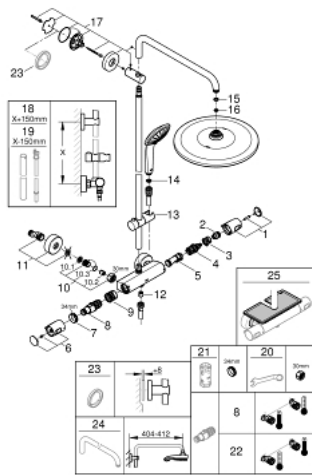

26 384 002 EUPHORIA SYSTEM 310 SHOWER SYSTEM WITH THERMOSTATIC MIXER FOR WALL MOUNTING

SPARE PARTS

- 1: Shut-off handle (Spare part-nr. 47991000)
- 2: Stop ring (Spare part-nr. 47986000)
- 3: Stop ring (Spare part-nr. 47965000)
- 4: Aquadimmer (Spare part-nr. 47364000)
- 5: Water flow (Spare part-nr. 47887000)
- 6: Temperature control handle (Spare part-nr. 48553000)
- 7: Fitting ring (Spare part-nr. 47743000)
- 8: Thermostatic compact cartridge 1/2" (Spare part-nr. 47885000)
- 9: Race (Spare part-nr. 47975000)
- 10: Non-return valve (Spare part-nr. 47189000)
- 10.1: Dirt strainer (Spare part-nr. 0726400M)
- 10.2: Non-return valve (Spare part-nr. 08565000)
- 10.3: O-ring $\varnothing$ 17 x $\varnothing$ 2 (Spare part-nr. 0305500M)
- 11: S-union (Spare part-nr. 12662000)
- 12: Non-return valve (Spare part-nr. 47886000)
- 13: Glide element (Spare part-nr. 12140000)
- 14: Dirt strainer (Spare part-nr. 0700200M)
- 15: Fibre seal $\varnothing$ 18,5 x $\varnothing$ 12 x 2 (Spare part-nr. 0138900M)
- 16: Dirt strainer (Spare part-nr. 48007000)
- 17: Shower rail holder (Spare part-nr. 48279000)
- 18: Shower system pipe for retrofitting (Spare part-nr. 48514000)*
- 19: Shower system pipe for retrofitting (Spare part-nr. 48515000)*
- 20: Special spanner (Spare part-nr. 19377000)*
- 21: Socket spanner (Spare part-nr. 19332000)*
- 22: GROHE TurboStat cartridge 1/2" (Spare part-nr. 47175000)*
- 23: Compensation disc (Spare part-nr. 27180000)*
- 24: Shower arm for shower systems (Spare part-nr. 14047000)*
- 25: GROHE EasyReach tray (Spare part-nr. 26362LN1)*

* Optional accessories