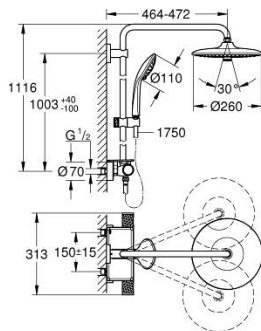

26 403 002 VITALIO JOY SYSTEM 260 SHOWER SYSTEM WITH THERMOSTATIC MIXER FOR WALL MOUNTING

PRODUCT DESCRIPTION (1/2)

- Colour: chrome
- consisting of:
 - horizontal swivable 450 mm shower arm
 - exposed Precision thermostatic mixer with Aquadimmer function
 - allows change between:
 - head shower Vitalio Joy 260 (26 462)
 - spray patterns: Rain, SmartRain, Jet
 - maximum flow rate (at 3 bar): 7 l/min
 - with ball joint
 - rotation angle $\pm 15^\circ$
 - hand shower Vitalio Joy 110 Massage (27 319)
 - spray patterns: Rain, Massage, SmartRain
 - maximum flow rate (at 3 bar): 9.5 l/min
 - adjustable in height with gliding element
 - shower hose VitalioFlex Silver 1.750 mm, 1/2" x 1/2" (27 506)
 - maximum flow rate system (at 3 bar): 9.5 l/min
 - GROHE EcoJoy - less water, perfect flow
 - GROHE EasyReach tray
 - GROHE TurboStat - compact cartridge with wax thermoelement
 - GROHE SafeStop - safety button at 38°C
 - GROHE SafeStop Plus - optional temperature limiter at 43°C included
 - GROHE CoolTouch - no risk of scalding
 - GROHE ProGrip - with knurl structure
 - GROHE DreamSpray - perfect spray pattern
 - GROHE LongLife finish
 - GROHE SprayDimmer - stepless flow rate adjustment
 - Flexible Installation - 1 adjustable bracket for existing drill holes
 - Inner WaterGuide - inner insulation for surface protection
 - GROHE SpeedClean - effortless limescale removal
 - TwistStop - to prevent hose from twisting
 - suitable for instantaneous heaters from 18 kW/h
 - minimum flow rate 5 l/min
 - GROHE QuickSpanner included in chrome variant only