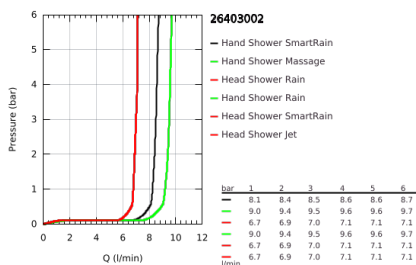

26 403 002 VITALIO JOY SYSTEM 260 SHOWER SYSTEM WITH THERMOSTATIC MIXER FOR WALL MOUNTING

PRODUCT DESCRIPTION (1/2)

- Colour: chrome
- consisting of:
 - horizontal swivable 450 mm shower arm
 - exposed Precision thermostatic mixer with Aquadimmer function
 - allows change between:
 - head shower Vitalio Joy 260 (26 462)
 - spray patterns: Rain, SmartRain, Jet
 - maximum flow rate (at 3 bar): 7 l/min
 - with ball joint
 - rotation angle $\pm 15^\circ$
 - hand shower Vitalio Joy 110 Massage (27 319)
 - spray patterns: Rain, Massage, SmartRain
 - maximum flow rate (at 3 bar): 9.5 l/min
 - adjustable in height with gliding element
 - shower hose VitalioFlex Silver 1.750 mm, 1/2" x 1/2" (27 506)
 - maximum flow rate system (at 3 bar): 9.5 l/min
 - GROHE EcoJoy - less water, perfect flow
 - GROHE EasyReach tray
 - GROHE TurboStat - compact cartridge with wax thermoelement
 - GROHE SafeStop - safety button at 38°C
 - GROHE SafeStop Plus - optional temperature limiter at 43°C included
 - GROHE CoolTouch - no risk of scalding
 - GROHE ProGrip - with knurl structure
 - GROHE DreamSpray - perfect spray pattern
 - GROHE LongLife finish
 - GROHE SprayDimmer - stepless flow rate adjustment
 - Flexible Installation - 1 adjustable bracket for existing drill holes
 - Inner WaterGuide - inner insulation for surface protection
 - GROHE SpeedClean - effortless limescale removal
 - TwistStop - to prevent hose from twisting
 - suitable for instantaneous heaters from 18 kW/h
 - minimum flow rate 5 l/min
 - GROHE QuickSpanner included in chrome variant only

Pure Freude
an Wasser

26 403 002 **VITALIO JOY SYSTEM 260 SHOWER SYSTEM WITH THERMOSTATIC MIXER FOR WALL MOUNTING**

PRODUCT DESCRIPTION (2/2)

- Consumer edition

26 403 002 VITALIO JOY SYSTEM 260 SHOWER SYSTEM WITH THERMOSTATIC MIXER FOR WALL MOUNTING