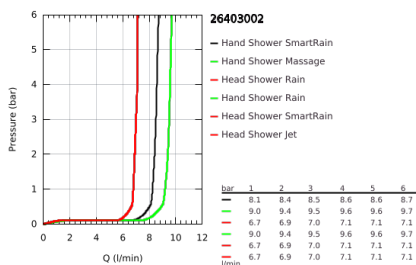

26 403 002 VITALIO JOY SYSTEM 260 SHOWER SYSTEM WITH THERMOSTATIC MIXER FOR WALL MOUNTING

PRODUCT DESCRIPTION (1/2)

- Colour: chrome
- consisting of:
 - horizontal swivable 450 mm shower arm
 - exposed Precision thermostatic with Aquadimmer function
 - allows change between:
 - head shower Vitalio Joy 260 (26 462)
 - spray patterns: Rain, SmartRain, Jet
 - maximum flow rate (at 3 bar): 7 l/min
 - with ball joint
 - rotation angle $\pm 15^\circ$
 - hand shower Vitalio Joy 110 Massage (27 319)
 - spray patterns: Rain, Massage, SmartRain
 - maximum flow rate (at 3 bar): 9.5 l/min
 - adjustable in height with gliding element
 - shower hose VitalioFlex Silver 1.750 mm, 1/2" x 1/2" (27 506)
 - AquaCalibrator limits maximum flow rate of system (at 3 bar): 9.5 l/min
 - GROHE EcoJoy - less water, perfect flow
 - GROHE EasyReach tray
 - GROHE TurboStat - compact cartridge with wax thermoelement
 - GROHE SafeStop - safety button at 38°C
 - GROHE SafeStop Plus - optional temperature limiter at 43°C included
 - GROHE CoolTouch - no risk of scalding
 - GROHE ProGrip - with knurled structure
 - GROHE DreamSpray - perfect spray pattern
 - GROHE LongLife finish
 - GROHE SprayDimmer - stepless flow rate adjustment
 - Flexible Installation - 1 adjustable bracket for existing drill holes
 - Inner WaterGuide - inner insulation for surface protection
 - GROHE SpeedClean - effortless limescale removal
 - TwistStop - to prevent hose from twisting
 - suitable for instantaneous heaters from 18 kW/h
 - minimum flow rate 5 l/min
 - GROHE QuickSpanner included in chrome variant only

Pure Freude
an Wasser

26 403 002 **VITALIO JOY SYSTEM 260 SHOWER SYSTEM WITH THERMOSTATIC MIXER FOR WALL MOUNTING**

PRODUCT DESCRIPTION (2/2)

- Consumer edition

26 403 002 VITALIO JOY SYSTEM 260 SHOWER SYSTEM WITH THERMOSTATIC MIXER FOR WALL MOUNTING