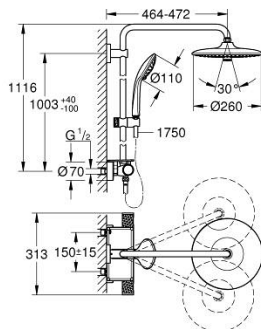

26 403 002 VITALIO JOY SYSTEM 260 SHOWER SYSTEM WITH THERMOSTATIC MIXER FOR WALL MOUNTING

PRODUCT DESCRIPTION (1/2)

- Colour: chrome
- consisting of:
 - horizontal swivable 450 mm shower arm
 - exposed Precision thermostatic with Aquadimmer function
 - allows change between:
 - head shower Vitalio Joy 260 (26 462)
 - spray patterns: Rain, SmartRain, Jet
 - maximum flow rate (at 3 bar): 7 l/min
 - with ball joint
 - rotation angle $\pm 15^\circ$
 - hand shower Vitalio Joy 110 Massage (27 319)
 - spray patterns: Rain, Massage, SmartRain
 - maximum flow rate (at 3 bar): 9.5 l/min
 - adjustable in height with gliding element
 - shower hose VitalioFlex Silver 1.750 mm, 1/2" x 1/2" (27 506)
 - AquaCalibrator limits maximum flow rate of system (at 3 bar): 9.5 l/min
 - GROHE EcoJoy - less water, perfect flow
 - GROHE EasyReach tray
 - GROHE TurboStat - compact cartridge with wax thermoelement
 - GROHE SafeStop - safety button at 38°C
 - GROHE SafeStop Plus - optional temperature limiter at 43°C included
 - GROHE CoolTouch - no risk of scalding
 - GROHE ProGrip - with knurled structure
 - GROHE DreamSpray - perfect spray pattern
 - GROHE LongLife finish
 - GROHE SprayDimmer - stepless flow rate adjustment
 - Flexible Installation - 1 adjustable bracket for existing drill holes
 - Inner WaterGuide - inner insulation for surface protection
 - GROHE SpeedClean - effortless limescale removal
 - TwistStop - to prevent hose from twisting
 - suitable for instantaneous heaters from 18 kW/h
 - minimum flow rate 5 l/min
 - GROHE QuickSpanner included in chrome variant only