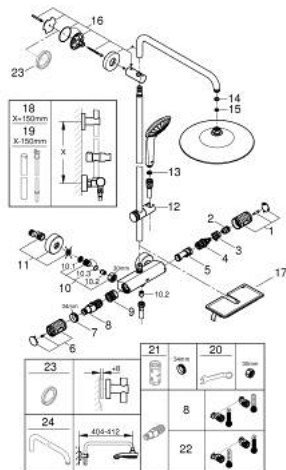

SPARE PARTS

- 1: Shut-off handle (Spare part-nr. 49162000)
 - 2: Stop ring (Spare part-nr. 47986000)
 - 3: Stop ring (Spare part-nr. 47965000)
 - 4: Aquadimmer (Spare part-nr. 47364000)
 - 5: Water flow (Spare part-nr. 47887000)
 - 6: Shut-off handle (Spare part-nr. 49160000)
 - 7: retaining ring (Spare part-nr. 47743000)
 - 8: Thermostatic compact cartridge 1/2" (Spare part-nr. 47439000)
 - 9: Race (Spare part-nr. 47975000)
 - 10: Non-return valve (Spare part-nr. 47189000)
 - 10.1: Filter (Spare part-nr. 0726400M)
 - 10.2: Non-return valve (Spare part-nr. 08565000)
 - 10.3: O-Ring Ø17 x Ø2 (Spare part-nr. 0305500M)
 - 11: S-union (Spare part-nr. 12662000)
 - 12: Glide element (Spare part-nr. 48424000)
 - 13: Dirt strainer (Spare part-nr. 0700200M)
 - 14: Fibre seal dia. Ø 18,5 x Ø 12 x 2 (Spare part-nr. 0138900M)
 - 15: Dirt strainer (Spare part-nr. 48007000)
 - 16: Shower rail holder (Spare part-nr. 48279000)
 - 17: GROHE EasyReach tray (Spare part-nr. 26362LN1)
 - 18: Shower system pipe for retrofitting (Spare part-nr. 48514000)*
 - 19: Shower system pipe for retrofitting (Spare part-nr. 48515000)*
 - 20: Special spanner (Spare part-nr. 19377000)*
 - 21: Socket spanner (Spare part-nr. 19332000)*
 - 22: GROHE TurboStat cartridge 1/2" (Spare part-nr. 47175000)*
 - 23: Compensation disc (Spare part-nr. 27180000)*
 - 24: Shower arm for shower systems (Spare part-nr. 14047000)*
- * Optional accessories