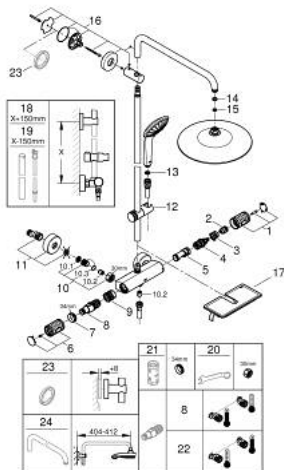

Pure Freude
an Wasser

26 403 002 **VITALIO JOY SYSTEM 260 SHOWER SYSTEM WITH THERMOSTATIC MIXER FOR WALL MOUNTING**

PRODUCT DESCRIPTION (2/2)

- Consumer edition

26 403 002 VITALIO JOY SYSTEM 260 SHOWER SYSTEM WITH THERMOSTATIC MIXER FOR WALL MOUNTING

SPARE PARTS

- 1: Shut-off handle (Spare part-nr. 49162000)
 - 2: Stop ring (Spare part-nr. 47986000)
 - 3: Stop ring (Spare part-nr. 47965000)
 - 4: Aquadimmer (Spare part-nr. 47364000)
 - 5: Water flow (Spare part-nr. 47887000)
 - 6: Shut-off handle (Spare part-nr. 49160000)
 - 7: retaining ring (Spare part-nr. 47743000)
 - 8: Thermostatic compact cartridge 1/2" (Spare part-nr. 47439000)
 - 9: Race (Spare part-nr. 47975000)
 - 10: Non-return valve (Spare part-nr. 47189000)
 - 10.1: Filter (Spare part-nr. 0726400M)
 - 10.2: Non-return valve (Spare part-nr. 08565000)
 - 10.3: O-Ring Ø17 x Ø2 (Spare part-nr. 0305500M)
 - 11: S-union (Spare part-nr. 12662000)
 - 12: Glide element (Spare part-nr. 48424000)
 - 13: Dirt strainer (Spare part-nr. 0700200M)
 - 14: Fibre seal dia. Ø 18,5 x Ø 12 x 2 (Spare part-nr. 0138900M)
 - 15: Dirt strainer (Spare part-nr. 48007000)
 - 16: Shower rail holder (Spare part-nr. 48279000)
 - 17: GROHE EasyReach tray (Spare part-nr. 26362LN1)
 - 18: Shower system pipe for retrofitting (Spare part-nr. 48514000)*
 - 19: Shower system pipe for retrofitting (Spare part-nr. 48515000)*
 - 20: Special spanner (Spare part-nr. 19377000)*
 - 21: Socket spanner (Spare part-nr. 19332000)*
 - 22: GROHE TurboStat cartridge 1/2" (Spare part-nr. 47175000)*
 - 23: Compensation disc (Spare part-nr. 27180000)*
 - 24: Shower arm for shower systems (Spare part-nr. 14047000)*
- * Optional accessories