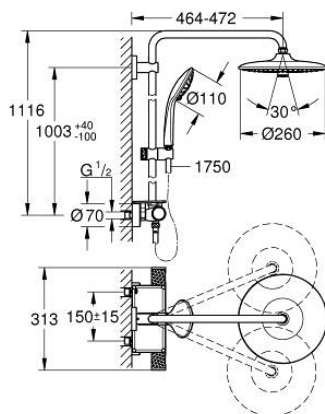

26 403 002 VITALIO JOY SYSTEM 260 SHOWER SYSTEM WITH THERMOSTATIC MIXER FOR WALL MOUNTING

PRODUCT DESCRIPTION (1/2)

- Tyc: Chrome
- consisting of:
 - horizontal swivable 450 mm shower arm
 - exposed Precision thermostat with Aquadimmer function
 - allows change between:
 - head shower Vitalio Joy 260 (26 462)
 - spray patterns: Rain, SmartRain, Jet
 - maximum flow rate (at 3 bar): 7 l/min
 - with ball joint
 - rotation angle $\pm 15^\circ$
 - hand shower Vitalio Joy 110 Massage (27 319)
 - spray patterns: Rain, Massage, SmartRain
 - maximum flow rate (at 3 bar): 9.5 l/min
 - adjustable in height with gliding element
 - shower hose VitalioFlex Silver 1.750 mm, $\frac{1}{2}$ " x $\frac{1}{2}$ " (27 506)
 - maximum flow rate system (at 3 bar): 9.5 l/min
 - GROHE EcoJoy - Less water, perfect flow
 - GROHE EasyReach tray
 - GROHE TurboStat - compact cartridge with wax thermoelement
 - GROHE SafeStop safety button at 38°C (calibration required)
 - GROHE SafeStop Plus - optional temperature limiter at 43°C included
 - GROHE CoolTouch - no risk of scalding
 - GROHE ProGrip - with knurled structure
 - GROHE DreamSpray - perfect spray pattern
 - GROHE LongLife finish
 - GROHE SprayDimmer - stepless flow rate adjustment
 - Flexible Installation - 1 adjustable bracket for existing drill holes
 - Inner WaterGuide - inner insulation for surface protection
 - GROHE SpeedClean - effortless limescale removal
 - TwistStop - to prevent hose from twisting
 - suitable for instantaneous heaters from 18 kW/h
 - minimum flow rate 5 l/min
 - GROHE QuickSpanner included in chrome variant only