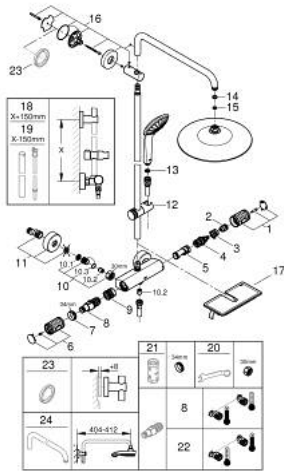

SPARE PARTS

- 1: Shut-off handle (Spare part-nr. 49162000)
- 2: Stop ring (Spare part-nr. 47986000)
- 3: Stop ring (Spare part-nr. 47965000)
- 4: Aquadimmer (Spare part-nr. 47364000)
- 5: Water flow (Spare part-nr. 47887000)
- 6: Shut-off handle (Spare part-nr. 49160000)
- 7: Fitting ring (Spare part-nr. 47743000)
- 8: Thermostatic compact cartridge 1/2" (Spare part-nr. 47439000)
- 9: Race (Spare part-nr. 47975000)
- 10: Non-return valve (Spare part-nr. 47189000)
- 10.1: Dirt strainer (Spare part-nr. 0726400M)
- 10.2: Non-return valve (Spare part-nr. 08565000)
- 10.3: O-ring $\varnothing 17 \times \varnothing 2$ (Spare part-nr. 0305500M)
- 11: S-union (Spare part-nr. 12662000)
- 12: Glide element (Spare part-nr. 48424000)
- 13: Dirt strainer (Spare part-nr. 0700200M)
- 14: Fibre seal $\varnothing 18,5 \times \varnothing 12 \times 2$ (Spare part-nr. 0138900M)
- 15: Dirt strainer (Spare part-nr. 48007000)
- 16: Shower rail holder (Spare part-nr. 48279000)
- 17: GROHE EasyReach tray (Spare part-nr. 26362LN1)
- 18: Shower system pipe for retrofitting (Spare part-nr. 48514000)*
- 19: Shower system pipe for retrofitting (Spare part-nr. 48515000)*
- 20: Special spanner (Spare part-nr. 19377000)*
- 21: Socket spanner (Spare part-nr. 19332000)*
- 22: GROHE TurboStat cartridge 1/2" (Spare part-nr. 47175000)*
- 23: Compensation disc (Spare part-nr. 27180000)*
- 24: Shower arm for shower systems (Spare part-nr. 14047000)*