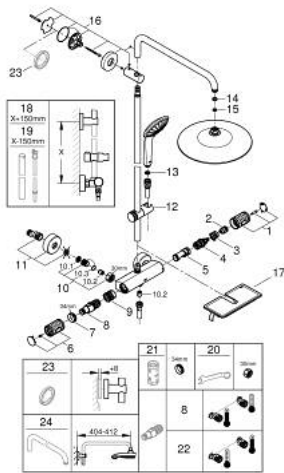

SPARE PARTS

- 1: Shut-off handle (Spare part-nr. 49162000)
- 2: Stop ring (Spare part-nr. 47986000)
- 3: Stop ring (Spare part-nr. 47965000)
- 4: Aquadimmer (Spare part-nr. 47364000)
- 5: Water flow (Spare part-nr. 47887000)
- 6: Shut-off handle (Spare part-nr. 49160000)
- 7: Fitting ring (Spare part-nr. 47743000)
- 8: Thermostatic compact cartridge 1/2" (Spare part-nr. 47439000)
- 9: Race (Spare part-nr. 47975000)
- 10: Non-return valve (Spare part-nr. 47189000)
- 10.1: Dirt strainer (Spare part-nr. 0726400M)
- 10.2: Non-return valve (Spare part-nr. 08565000)
- 10.3: O-ring $\varnothing 17 \times \varnothing 2$ (Spare part-nr. 0305500M)
- 11: S-union (Spare part-nr. 12662000)
- 12: Glide element (Spare part-nr. 48424000)
- 13: Dirt strainer (Spare part-nr. 0700200M)
- 14: Fibre seal $\varnothing 18,5 \times \varnothing 12 \times 2$ (Spare part-nr. 0138900M)
- 15: Dirt strainer (Spare part-nr. 48007000)
- 16: Shower rail holder (Spare part-nr. 48279000)
- 17: GROHE EasyReach tray (Spare part-nr. 26362LN1)
- 18: Shower system pipe for retrofitting (Spare part-nr. 48514000)*
- 19: Shower system pipe for retrofitting (Spare part-nr. 48515000)*
- 20: Special spanner (Spare part-nr. 19377000)*
- 21: Socket spanner (Spare part-nr. 19332000)*
- 22: GROHE TurboStat cartridge 1/2" (Spare part-nr. 47175000)*
- 23: Compensation disc (Spare part-nr. 27180000)*
- 24: Shower arm for shower systems (Spare part-nr. 14047000)*