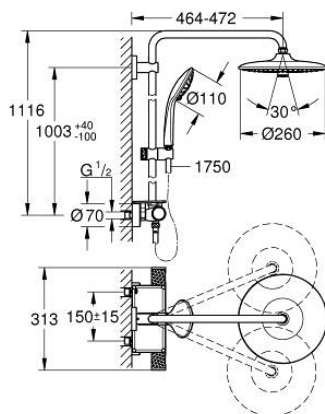

26 403 002 VITALIO JOY SYSTEM 260 SHOWER SYSTEM WITH THERMOSTATIC MIXER FOR WALL MOUNTING

PRODUCT DESCRIPTION (1/2)

- Tyc: Chrome
- consisting of:
 - horizontal swivable 450 mm shower arm
 - exposed Precision thermostats with Aquadimmer function
 - allows change between:
 - head shower Vitalio Joy 260 (26 462)
 - spray patterns: Rain, SmartRain, Jet
 - maximum flow rate (at 3 bar): 7 l/min
 - with ball joint
 - rotation angle $\pm 15^\circ$
 - hand shower Vitalio Joy 110 Massage (27 319)
 - spray patterns: Rain, Massage, SmartRain
 - maximum flow rate (at 3 bar): 9.5 l/min
 - adjustable in height with gliding element
 - shower hose VitalioFlex Silver 1.750 mm, $\frac{1}{2}$ " x $\frac{1}{2}$ " (27 506)
 - maximum flow rate system (at 3 bar): 9.5 l/min
 - GROHE EcoJoy - Less water, perfect flow
 - GROHE EasyReach tray
 - GROHE TurboStat - compact cartridge with wax thermoelement
 - GROHE SafeStop safety button at 38°C (calibration required)
 - GROHE SafeStop Plus - optional temperature limiter at 43°C included
 - GROHE CoolTouch - no risk of scalding
 - GROHE ProGrip - with knurl structure
 - GROHE DreamSpray - perfect spray pattern
 - GROHE LongLife finish
 - GROHE SprayDimmer - stepless flow rate adjustment
 - Flexible Installation - 1 adjustable bracket for existing drill holes
 - Inner WaterGuide - inner insulation for surface protection
 - GROHE SpeedClean - effortless limescale removal
 - TwistStop - to prevent hose from twisting
 - suitable for instantaneous heaters from 18 kW/h
 - minimum flow rate 5 l/min
 - GROHE QuickSpanner included in chrome variant only