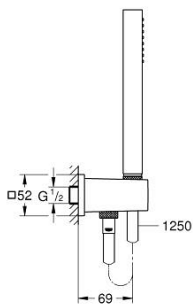

26 405 000 EUPHORIA CUBE STICK WALL HOLDER SET 1 SPRAY

PRODUCT DESCRIPTION

- Colour: chrome
- with integrated wall union 1/2"
- consisting of:
 - hand shower (27 699)
 - maximum flow rate (at 3 bar): 8.2 l/min
 - shower outlet elbow 1/2" with wall shower holder (26 370)
 - male thread
 - protected against backflow
 - Silverflex shower hose 1250 mm 1/2" x 1/2" (28 362)
 - GROHE EcoJoy - less water, perfect flow
 - GROHE LongLife finish
 - GROHE DreamSpray - perfect spray pattern
 - GROHE SpeedClean - effortless limescale removal
 - Inner WaterGuide - inner insulation for surface protection
 - TwistStop - to prevent hose from twisting
 - suitable for instantaneous heater
 - min. recommended pressure 1.0 bar

26 405 000 **EUPHORIA CUBE STICK WALL HOLDER SET 1 SPRAY**

SPARE PARTS

1: Dirt strainer (Spare part-nr. 0700200M)

2: Non-return valve (Spare part-nr. 08565000)