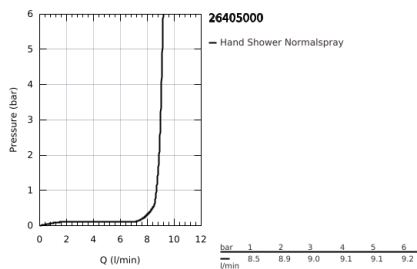

26 405 000 EUPHORIA CUBE STICK WALL HOLDER SET 1 SPRAY

PRODUCT DESCRIPTION

- Colour: chrome
- with integrated wall union 1/2"
- consisting of:
 - hand shower (27 699)
 - maximum flow rate (at 3 bar): 8.2 l/min
 - shower outlet elbow 1/2" with wall shower holder (26 370)
 - male thread
 - protected against backflow
 - Silverflex shower hose 1250 mm 1/2" x 1/2" (28 362)
 - GROHE EcoJoy - less water, perfect flow
 - GROHE LongLife finish
 - GROHE DreamSpray - perfect spray pattern
 - GROHE SpeedClean - effortless limescale removal
 - Inner WaterGuide - inner insulation for surface protection
 - TwistStop - to prevent hose from twisting
 - suitable for instantaneous heater
 - min. recommended pressure 1.0 bar