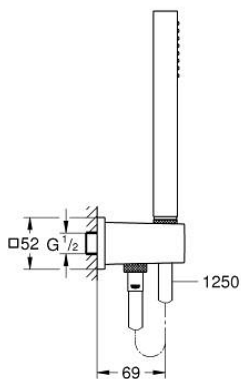

26 405 000 EUPHORIA CUBE STICK WALL HOLDER SET 1 SPRAY

PRODUCT DESCRIPTION

- Tyc: Chrome
- with integrated wall union 1/2"
- consisting of:
 - hand shower (27 699)
 - maximum flow rate (at 3 bar): 8.2 l/min
 - shower outlet elbow 1/2" with wall shower holder (26 370)
 - male thread
 - protected against backflow
 - Silverflex shower hose 1250 mm 1/2" x 1/2" (28 362)
 - GROHE EcoJoy - Less water, perfect flow
 - GROHE LongLife finish
 - GROHE DreamSpray - perfect spray pattern
 - GROHE SpeedClean - effortless limescale removal
 - Inner WaterGuide - inner insulation for surface protection
 - TwistStop - to prevent hose from twisting
 - suitable for instantaneous heater
 - min. recommended pressure 1.0 bar

26 405 000 **EUPHORIA CUBE STICK WALL HOLDER SET 1 SPRAY**

SPARE PARTS

1: Dirt strainer (Spare part-nr. 0700200M)

2: Non-return valve (Spare part-nr. 08565000)