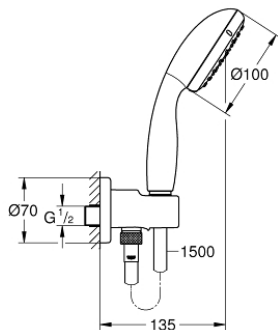

26 406 001 TEMPESTA 100 WALL HOLDER SET 2 SPRAYS

PRODUCT DESCRIPTION

- Colour: chrome
- with integrated wall union 1/2"
- consisting of:
 - hand shower Tempesta 100 II (27 597)
 - shower outlet elbow 1/2" with wall shower holder (28 679)
 - male thread
 - protected against backflow
 - shower hose Relexaflex 1500 mm 1/2" x 1/2" (28 151)
 - 5.7 l/min flow limiter
 - GROHE DreamSpray - perfect spray pattern
 - GROHE LongLife finish
 - GROHE SpeedClean - effortless limescale removal
 - Inner WaterGuide - inner insulation for surface protection
 - ShockProof silicone ring prevents damage caused by a shower falling
 - suitable for instantaneous heater
 - min. recommended pressure 1.0 bar

26 406 001 TEMPESTA 100 WALL HOLDER SET 2 SPRAYS

SPARE PARTS

- 1: Dirt strainer (Spare part-nr. 0700200M)
- 2: Non-return valve (Spare part-nr. 08565000)