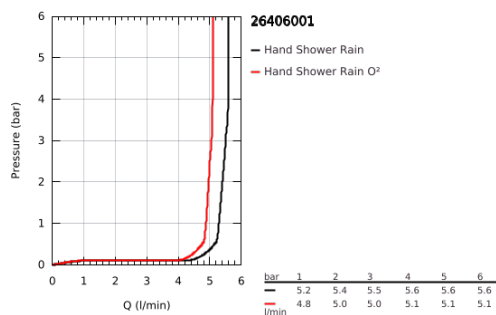

PRODUCT DESCRIPTION

- Colour: chrome
- with integrated wall union 1/2"
- consisting of:
  - hand shower Tempesta 100 II (27 597)
  - shower outlet elbow 1/2" with wall shower holder (28 679)
  - male thread
  - protected against backflow
  - shower hose Relaxaflex 1500 mm 1/2" x 1/2" (28 151)
  - GROHE EcoJoy 5.7 l/min. flow limiter
  - GROHE DreamSpray - perfect spray pattern
  - GROHE LongLife finish
  - GROHE SpeedClean - effortless limescale removal
  - Inner WaterGuide - inner insulation for surface protection
  - ShockProof silicone ring prevents damage caused by a shower falling
  - suitable for instantaneous heater
  - min. recommended pressure 1.0 bar