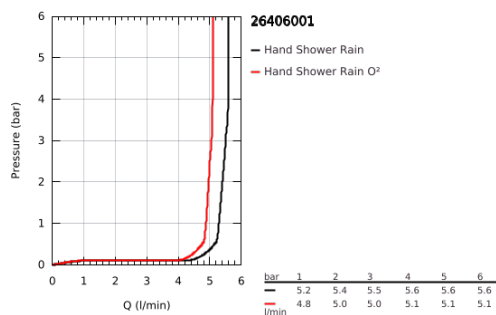

### PRODUCT DESCRIPTION

- Colour: chrome
- with integrated wall union 1/2"
- consisting of:
  - hand shower Tempesta 100 II (27 597)
  - shower outlet elbow 1/2" with wall shower holder (28 679)
  - male thread
  - protected against backflow
  - shower hose Relaxaflex 1500 mm 1/2" x 1/2" (28 151)
  - GROHE EcoJoy 5.7 l/min. flow limiter
  - GROHE DreamSpray - perfect spray pattern
  - GROHE LongLife finish
  - GROHE SpeedClean - effortless limescale removal
  - Inner WaterGuide - inner insulation for surface protection
  - ShockProof silicone ring prevents damage caused by a shower falling
  - suitable for instantaneous heater
  - min. recommended pressure 1.0 bar