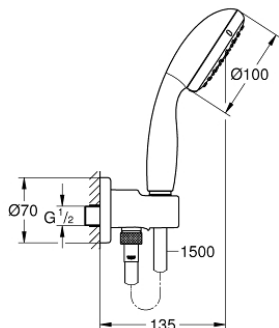

## 26 406 001 TEMPESTA 100 WALL HOLDER SET 2 SPRAYS

### PRODUCT DESCRIPTION

- Colour: chrome
- with integrated wall union 1/2"
- consisting of:
  - hand shower Tempesta 100 II (27 597)
  - shower outlet elbow 1/2" with wall shower holder (28 679)
  - male thread
  - protected against backflow
  - shower hose Relaxaflex 1500 mm 1/2" x 1/2" (28 151)
  - GROHE EcoJoy 5.7 l/min. flow limiter
  - GROHE DreamSpray - perfect spray pattern
  - GROHE LongLife finish
  - GROHE SpeedClean - effortless limescale removal
  - Inner WaterGuide - inner insulation for surface protection
  - ShockProof silicone ring prevents damage caused by a shower falling
  - suitable for instantaneous heater
  - min. recommended pressure 1.0 bar

### SPARE PARTS

- 1: Dirt strainer (Spare part-nr. 0700200M)
- 2: Non-return valve (Spare part-nr. 08565000)