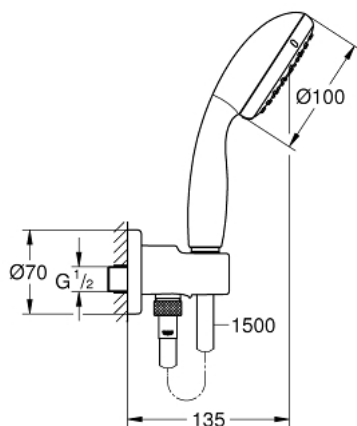

26 406 001 TEMPESTA 100 WALL HOLDER SET 2 SPRAYS

PRODUCT DESCRIPTION

- Tyc: Chrome
- with integrated wall union 1/2"
- consisting of:
 - hand shower Tempesta 100 II (27 597)
 - shower outlet elbow 1/2" with wall shower holder (28 679)
- male thread
- protected against backflow
- Relaxaflex hose 1500 mm 1/2" x 1/2" (28 151)
- GROHE EcoJoy 5.7 l/min. flow limiter
- GROHE DreamSpray - perfect spray pattern
- GROHE LongLife finish
- GROHE SpeedClean - effortless limescale removal
- Inner WaterGuide - inner insulation for surface protection
- ShockProof silicone ring prevents damage caused by a shower falling
- suitable for instantaneous heater
- min. recommended pressure 1.0 bar

26 406 001 TEMPESTA 100 WALL HOLDER SET 2 SPRAYS

SPARE PARTS

- 1: Dirt strainer (Spare part-nr. 0700200M)
- 2: Non-return valve (Spare part-nr. 08565000)