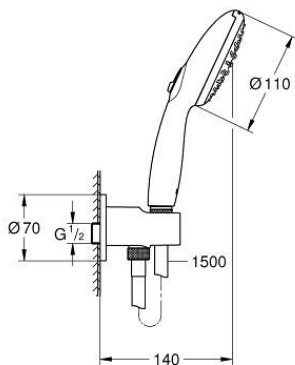

26 406 003 TEMPESTA 110 WALL HOLDER SET 2 SPRAYS (RAIN, JET)

PRODUCT DESCRIPTION

- Colour: chrome
- consisting of:
 - hand shower Tempesta 110 (26 161)
 - maximum flow rate (at 3 bar): 7.4 l/min
 - shower outlet elbow 1/2" with wall shower holder (28 679)
- male thread
- protected against backflow
- shower hose Relexaflex 1500 mm 1/2" x 1/2" (28 151)
- GROHE EcoJoy - less water, perfect flow
- GROHE SmartSwitch - easily rotate the dial to enjoy your preferred spray option
- GROHE DreamSpray - perfect spray pattern
- GROHE LongLife finish
- GROHE SpeedClean - effortless limescale removal
- Inner WaterGuide - inner insulation for surface protection
- ShockProof silicone ring prevents damage caused by a shower falling
- min. recommended pressure 1.0 bar
- suitable for instantaneous heater
- professional exclusive

26 406 003 **TEMPESTA 110 WALL HOLDER SET 2 SPRAYS (RAIN, JET)**

SPARE PARTS

1: Dirt strainer (Spare part-nr. 0700200M)

2: Non-return valve (Spare part-nr. 08565000)