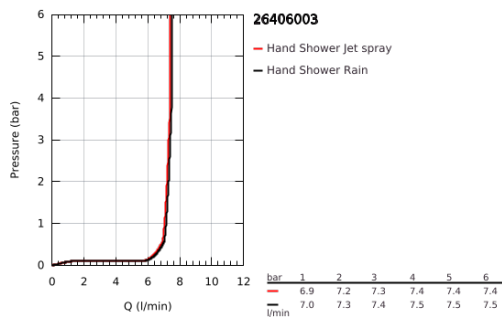

26 406 003 TEMPESTA 110 WALL HOLDER SET 2 SPRAYS (RAIN, JET)

PRODUCT DESCRIPTION

- Colour: chrome
- consisting of:
 - hand shower Tempesta 110 (26 161)
 - maximum flow rate (at 3 bar): 7.4 l/min
 - shower outlet elbow 1/2" with wall shower holder (28 679)
- male thread
- protected against backflow
- shower hose Relexaflex 1500 mm 1/2" x 1/2" (28 151)
- GROHE EcoJoy - less water, perfect flow
- GROHE SmartSwitch - easily rotate the dial to enjoy your preferred spray option
- GROHE DreamSpray - perfect spray pattern
- GROHE LongLife finish
- GROHE SpeedClean - effortless limescale removal
- Inner WaterGuide - inner insulation for surface protection
- ShockProof silicone ring prevents damage caused by a shower falling
- min. recommended pressure 1.0 bar
- suitable for instantaneous heater
- professional exclusive