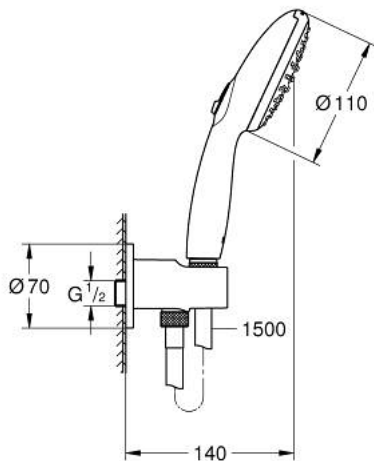

## 26 406 003 TEMPESTA 110 WALL HOLDER SET 2 SPRAYS (RAIN, JET)

### PRODUCT DESCRIPTION

- Tyc: Chrome
- consisting of:
  - hand shower Tempesta 110 (26 161)
  - maximum flow rate (at 3 bar): 7.4 l/min
  - shower outlet elbow 1/2" with wall shower holder (28 679)
- male thread
- protected against backflow
- Relaxaflex hose 1500 mm 1/2" x 1/2" (28 151)
- GROHE EcoJoy - Less water, perfect flow
- GROHE SmartSwitch - easily rotate the dial to enjoy your preferred spray option
- GROHE DreamSpray - perfect spray pattern
- GROHE LongLife finish
- GROHE SpeedClean - effortless limescale removal
- Inner WaterGuide - inner insulation for surface protection
- ShockProof silicone ring prevents damage caused by a shower falling
- min. recommended pressure 1.0 bar
- suitable for instantaneous heater
- professional exclusive

26 406 003 **TEMPESTA 110 WALL HOLDER SET 2 SPRAYS (RAIN, JET)**

**SPARE PARTS**

1: Dirt strainer (Spare part-nr. 0700200M)

2: Non-return valve (Spare part-nr. 08565000)