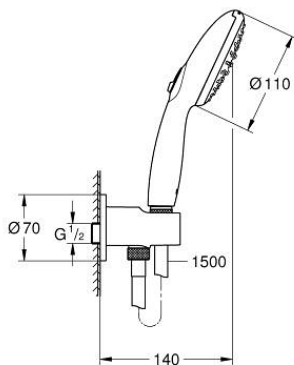

26 406 243 3 TEMPESTA 110 WALL HOLDER SET 2 SPRAYS (RAIN, JET)

PRODUCT DESCRIPTION

- Colour: matte black
- consisting of:
 - hand shower Tempesta 110 (26 161)
 - maximum flow rate (at 3 bar): 7.4 l/min
 - shower outlet elbow 1/2" with wall shower holder (28 628)
- male thread
- protected against backflow
- shower hose 1500 mm 1/2" x 1/2"
- GROHE EcoJoy - less water, perfect flow
- GROHE SmartSwitch - easily rotate the dial to enjoy your preferred spray option
- GROHE DreamSpray - perfect spray pattern
- GROHE SpeedClean - effortless limescale removal
- Inner WaterGuide - inner insulation for surface protection
- ShockProof silicone ring prevents damage caused by a shower falling
- min. recommended pressure 1.0 bar
- suitable for instantaneous heater
- professional exclusive

26 406 243 3 **TEMPESTA 110 WALL HOLDER SET 2 SPRAYS (RAIN, JET)**

SPARE PARTS

1: Dirt strainer (Spare part-nr. 0700200M)

2: Non-return valve (Spare part-nr. 08565000)