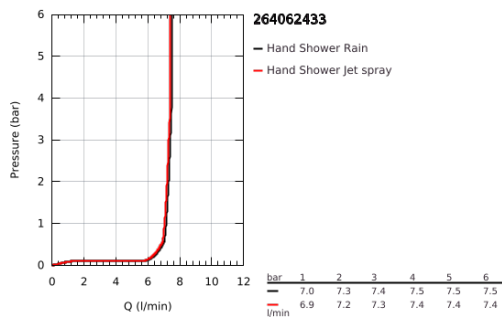

26 406 243 3 TEMPESTA 110 WALL HOLDER SET 2 SPRAYS (RAIN, JET)

PRODUCT DESCRIPTION

- Colour: matte black
- consisting of:
 - hand shower Tempesta 110 (26 161)
 - maximum flow rate (at 3 bar): 7.4 l/min
 - shower outlet elbow 1/2" with wall shower holder (28 628)
- male thread
- protected against backflow
- shower hose 1500 mm 1/2" x 1/2"
- GROHE EcoJoy - less water, perfect flow
- GROHE SmartSwitch - easily rotate the dial to enjoy your preferred spray option
- GROHE DreamSpray - perfect spray pattern
- GROHE SpeedClean - effortless limescale removal
- Inner WaterGuide - inner insulation for surface protection
- ShockProof silicone ring prevents damage caused by a shower falling
- min. recommended pressure 1.0 bar
- suitable for instantaneous heater
- professional exclusive