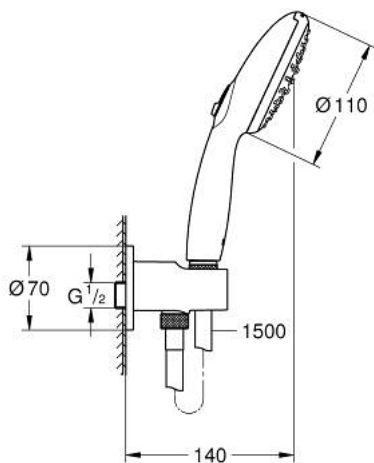

26 406 243 3 TEMPESTA 110 WALL HOLDER SET 2 SPRAYS (RAIN, JET)

PRODUCT DESCRIPTION

- Tyc: matte black
- consisting of:
 - hand shower Tempesta 110 (26 161)
 - maximum flow rate (at 3 bar): 7.4 l/min
 - shower outlet elbow 1/2" with wall shower holder (28 628)
- male thread
- protected against backflow
- shower hose 1500 mm 1/2" x 1/2"
- GROHE EcoJoy - Less water, perfect flow
- GROHE SmartSwitch - easily rotate the dial to enjoy your preferred spray option
- GROHE DreamSpray - perfect spray pattern
- GROHE SpeedClean - effortless limescale removal
- Inner WaterGuide - inner insulation for surface protection
- ShockProof silicone ring prevents damage caused by a shower falling
- min. recommended pressure 1.0 bar
- suitable for instantaneous heater
- professional exclusive

26 406 243 3 **TEMPESTA 110 WALL HOLDER SET 2 SPRAYS (RAIN, JET)**

SPARE PARTS

1: Dirt strainer (Spare part-nr. 0700200M)

2: Non-return valve (Spare part-nr. 08565000)