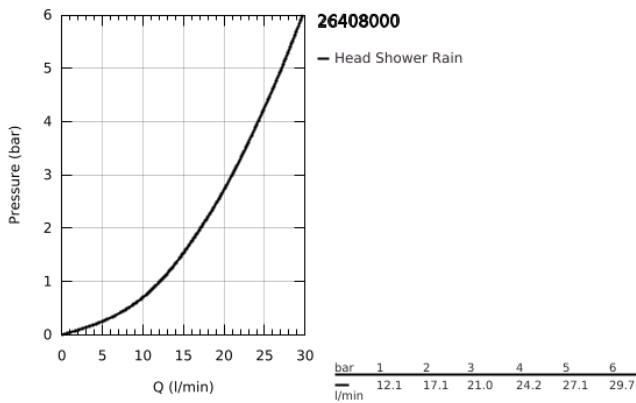

26 408 000 TEMPESTA 210 HEAD SHOWER 1 SPRAY

PRODUCT DESCRIPTION

- Colour: chrome
- spray pattern: Rain
- maximum flow rate (at 3 bar): 21 l/min
- Ø 210 mm
- ball joint ± 15° rotatable
- connection thread 1/2"
- GROHE DreamSpray - perfect spray pattern
- GROHE LongLife finish
- GROHE SpeedClean - effortless limescale removal
- Inner WaterGuide - inner insulation for surface protection
- suitable for instantaneous heater

26 408 000 TEMPESTA 210 HEAD SHOWER 1 SPRAY

SPARE PARTS

1: Fibre seal dia. \varnothing 18,5 x \varnothing 12 x 2 (Spare part-nr. 0138900M)

2: Dirt strainer (Spare part-nr. 48007000)