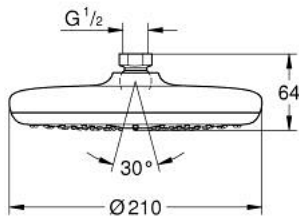

26 408 000 TEMPESTA 210 HEAD SHOWER 1 SPRAY

PRODUCT DESCRIPTION

- Colour: chrome
- spray pattern: Rain
- maximum flow rate (at 3 bar): 21 l/min
- Ø 210 mm
- ball joint ± 15° rotatable
- connection thread 1/2"
- GROHE DreamSpray - perfect spray pattern
- GROHE LongLife finish
- GROHE SpeedClean - effortless limescale removal
- Inner WaterGuide - inner insulation for surface protection
- suitable for instantaneous heater

26 408 000 TEMPESTA 210 HEAD SHOWER 1 SPRAY

SPARE PARTS

1: Fibre seal dia. \varnothing 18,5 x \varnothing 12 x 2 (Spare part-nr. 0138900M)

2: Dirt strainer (Spare part-nr. 48007000)