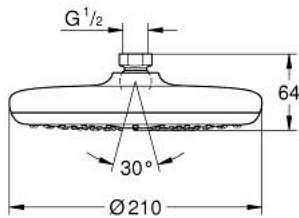

26 408 000 TEMPESTA 210 HEAD SHOWER 1 SPRAY

PRODUCT DESCRIPTION

- Tyc: Chrome
- spray pattern: Rain
- maximum flow rate (at 3 bar): 21 l/min
- Ø 210 mm
- ball joint ± 15° rotatable
- connection thread 1/2"
- GROHE DreamSpray - perfect spray pattern
- GROHE LongLife finish
- GROHE SpeedClean - effortless limescale removal
- Inner WaterGuide - inner insulation for surface protection
- suitable for instantaneous heater

26 408 000 TEMPESTA 210 HEAD SHOWER 1 SPRAY

SPARE PARTS

1: Fibre seal Ø 18,5 x Ø 12 x 2 (Spare part-nr. 0138900M)

2: Dirt strainer (Spare part-nr. 48007000)