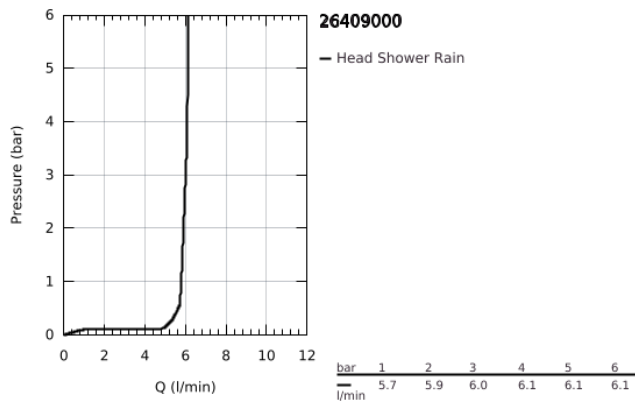

## 26 409 000 TEMPESTA 210 HEAD SHOWER 1 SPRAY

### PRODUCT DESCRIPTION

- Colour: chrome
- spray pattern: Rain
- maximum flow rate (at 3 bar): 6 l/min
- Ø 210 mm
- ball joint ± 15° rotatable
- connection thread 1/2"
- GROHE EcoJoy - less water, perfect flow
- GROHE DreamSpray - perfect spray pattern
- GROHE LongLife finish
- GROHE SpeedClean - effortless limescale removal
- Inner WaterGuide - inner insulation for surface protection
- suitable for instantaneous heater