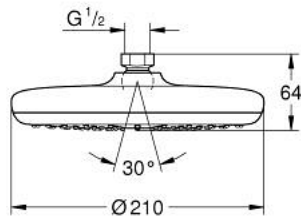

## 26 409 000 TEMPESTA 210 HEAD SHOWER 1 SPRAY

### PRODUCT DESCRIPTION

- Colour: chrome
- spray pattern: Rain
- maximum flow rate (at 3 bar): 6 l/min
- Ø 210 mm
- ball joint ± 15° rotatable
- connection thread 1/2"
- GROHE EcoJoy - less water, perfect flow
- GROHE DreamSpray - perfect spray pattern
- GROHE LongLife finish
- GROHE SpeedClean - effortless limescale removal
- Inner WaterGuide - inner insulation for surface protection
- suitable for instantaneous heater

### SPARE PARTS

1: Fibre seal dia.  $\varnothing$  18,5 x  $\varnothing$  12 x 2 (Spare part-nr. 0138900M)

2: Dirt strainer (Spare part-nr. 48007000)