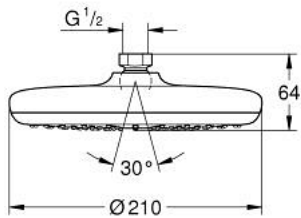

26 409 000 TEMPESTA 210 HEAD SHOWER 1 SPRAY

PRODUCT DESCRIPTION

- Tyc: Chrome
- spray pattern: Rain
- maximum flow rate (at 3 bar): 6 l/min
- Ø 210 mm
- ball joint ± 15° rotatable
- connection thread 1/2"
- GROHE EcoJoy - Less water, perfect flow
- GROHE DreamSpray - perfect spray pattern
- GROHE LongLife finish
- GROHE SpeedClean - effortless limescale removal
- Inner WaterGuide - inner insulation for surface protection
- suitable for instantaneous heater

26 409 000 TEMPESTA 210 HEAD SHOWER 1 SPRAY

SPARE PARTS

1: Fibre seal Ø 18,5 x Ø 12 x 2 (Spare part-nr. 0138900M)

2: Dirt strainer (Spare part-nr. 48007000)