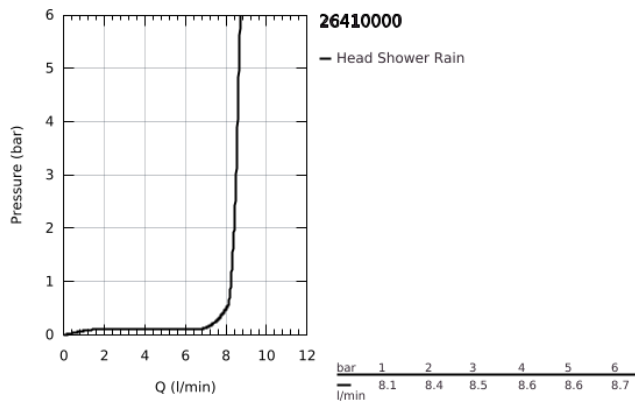

26 410 000 TEMPESTA 210 HEAD SHOWER 1 SPRAY

PRODUCT DESCRIPTION

- Colour: chrome
- spray pattern: Rain
- maximum flow rate (at 3 bar): 8.5 l/min
- Ø 210 mm
- ball joint ± 15° rotatable
- connection thread 1/2"
- GROHE EcoJoy - less water, perfect flow
- GROHE DreamSpray - perfect spray pattern
- GROHE LongLife finish
- GROHE SpeedClean - effortless limescale removal
- Inner WaterGuide - inner insulation for surface protection
- suitable for instantaneous heater

26 410 000 TEMPESTA 210 HEAD SHOWER 1 SPRAY

SPARE PARTS

1: Fibre seal dia. \varnothing 18,5 x \varnothing 12 x 2 (Spare part-nr. 0138900M)

2: Dirt strainer (Spare part-nr. 48007000)