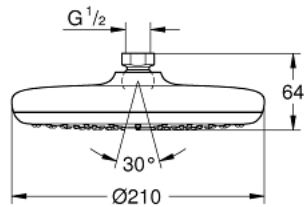

26 410 000 TEMPESTA 210 HEAD SHOWER 1 SPRAY

PRODUCT DESCRIPTION

- Colour: chrome
- spray pattern: Rain
- maximum flow rate (at 3 bar): 8.5 l/min
- Ø 210 mm
- ball joint ± 15° rotatable
- connection thread 1/2"
- GROHE EcoJoy - less water, perfect flow
- GROHE DreamSpray - perfect spray pattern
- GROHE LongLife finish
- GROHE SpeedClean - effortless limescale removal
- Inner WaterGuide - inner insulation for surface protection
- suitable for instantaneous heater

26 410 000 TEMPESTA 210 HEAD SHOWER 1 SPRAY

SPARE PARTS

1: Fibre seal dia. \varnothing 18,5 x \varnothing 12 x 2 (Spare part-nr. 0138900M)

2: Dirt strainer (Spare part-nr. 48007000)