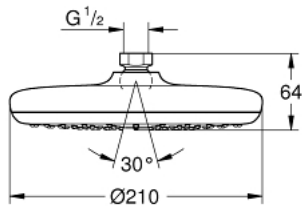

## 26 410 000 TEMPESTA 210 HEAD SHOWER 1 SPRAY

### PRODUCT DESCRIPTION

- Tyc: Chrome
- spray pattern: Rain
- maximum flow rate (at 3 bar): 8.5 l/min
- Ø 210 mm
- ball joint ± 15° rotatable
- connection thread 1/2"
- GROHE EcoJoy - Less water, perfect flow
- GROHE DreamSpray - perfect spray pattern
- GROHE LongLife finish
- GROHE SpeedClean - effortless limescale removal
- Inner WaterGuide - inner insulation for surface protection
- suitable for instantaneous heater

### SPARE PARTS

1: Fibre seal Ø 18,5 x Ø 12 x 2 (Spare part-nr. 0138900M)

2: Dirt strainer (Spare part-nr. 48007000)