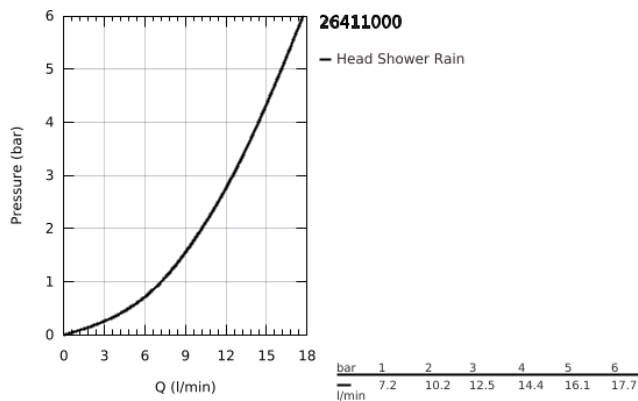

## 26 411 000 TEMPESTA 210 HEAD SHOWER SET 286 MM, 1 SPRAY

### PRODUCT DESCRIPTION

- Colour: chrome
- consisting of:
  - head shower Tempesta 210 (26 408)
  - spray pattern: Rain
  - maximum flow rate (at 3 bar): 12.5 l/min
  - shower arm Rainshower 286 mm (28 576)
- GROHE DreamSpray - perfect spray pattern
- GROHE LongLife finish
- GROHE SpeedClean - effortless limescale removal
- Inner WaterGuide - inner insulation for surface protection
- suitable for instantaneous heater
- min. recommended pressure 1.0 bar

26 411 000 **TEMPESTA 210 HEAD SHOWER SET 286 MM, 1 SPRAY**

**SPARE PARTS**

1: Fibre seal dia. Ø 18,5 x Ø 12 x 2 (Spare part-nr. 0138900M)

2: Dirt strainer (Spare part-nr. 48007000)

3: Escutcheon (Spare part-nr. 11741000)