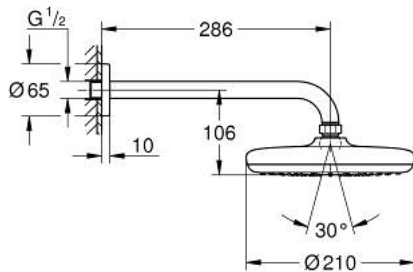

## 26 411 000 TEMPESTA 210 HEAD SHOWER SET 286 MM, 1 SPRAY

### PRODUCT DESCRIPTION

- Colour: chrome
- consisting of:
  - head shower Tempesta 210 (26 408)
  - spray pattern: Rain
  - maximum flow rate (at 3 bar): 12.5 l/min
  - shower arm Rainshower 286 mm (28 576)
- GROHE DreamSpray - perfect spray pattern
- GROHE LongLife finish
- GROHE SpeedClean - effortless limescale removal
- Inner WaterGuide - inner insulation for surface protection
- suitable for instantaneous heater
- min. recommended pressure 1.0 bar

26 411 000 **TEMPESTA 210 HEAD SHOWER SET 286 MM, 1 SPRAY**

**SPARE PARTS**

1: Fibre seal dia. Ø 18,5 x Ø 12 x 2 (Spare part-nr. 0138900M)

2: Dirt strainer (Spare part-nr. 48007000)

3: Escutcheon (Spare part-nr. 11741000)