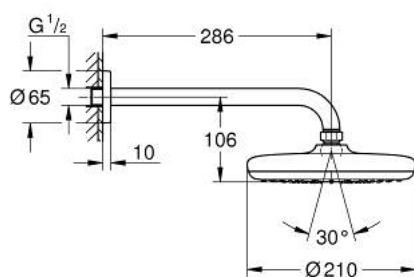

26 411 000 TEMPESTA 210 HEAD SHOWER SET 286 MM, 1 SPRAY

PRODUCT DESCRIPTION

- Tyc: Chrome
- consisting of:
 - head shower Tempesta 210 (26 408)
 - spray pattern: Rain
 - maximum flow rate (at 3 bar): 12.5 l/min
 - shower arm Rainshower 286 mm (28 576)
- GROHE DreamSpray - perfect spray pattern
- GROHE LongLife finish
- GROHE SpeedClean - effortless limescale removal
- Inner WaterGuide - inner insulation for surface protection
- suitable for instantaneous heater
- min. recommended pressure 1.0 bar

26 411 000 **TEMPESTA 210 HEAD SHOWER SET 286 MM, 1 SPRAY**

SPARE PARTS

1: Fibre seal Ø 18,5 x Ø 12 x 2 (Spare part-nr. 0138900M)

2: Dirt strainer (Spare part-nr. 48007000)

3: Escutcheon (Spare part-nr. 11741000)