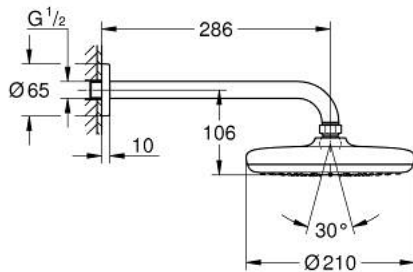

26 412 000 **TEMPESTA 210 HEAD SHOWER SET 286 MM, 1 SPRAY**

PRODUCT DESCRIPTION

- Colour: chrome
- consisting of:
 - head shower Tempesta 210 (26 410)
 - spray pattern: Rain
 - maximum flow rate (at 3 bar): 8.5 l/min
 - shower arm Rainshower 286 mm (28 576)
- GROHE EcoJoy - less water, perfect flow
- GROHE DreamSpray - perfect spray pattern
- GROHE SpeedClean - effortless limescale removal
- Inner WaterGuide - inner insulation for surface protection
- suitable for instantaneous heater

26 412 000 **TEMPESTA 210 HEAD SHOWER SET 286 MM, 1 SPRAY**

SPARE PARTS

1: Fibre seal dia. Ø 18,5 x Ø 12 x 2 (Spare part-nr. 0138900M)

2: Dirt strainer (Spare part-nr. 48007000)

3: Escutcheon (Spare part-nr. 11741000)