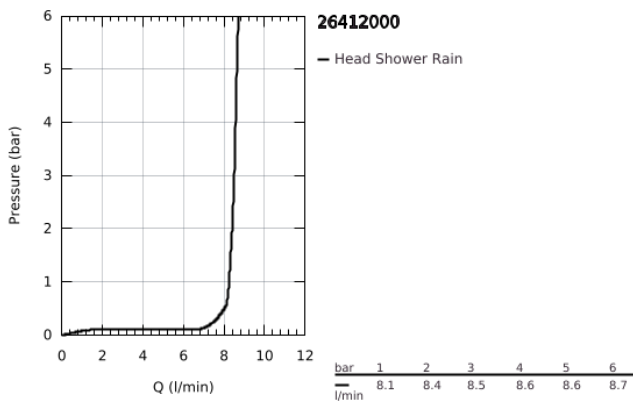

26 412 000 **TEMPESTA 210 HEAD SHOWER SET 286 MM, 1 SPRAY**

PRODUCT DESCRIPTION

- Colour: chrome
- consisting of:
 - head shower Tempesta 210 (26 410)
 - spray pattern: Rain
 - maximum flow rate (at 3 bar): 8.5 l/min
 - shower arm Rainshower 286 mm (28 576)
- GROHE EcoJoy - less water, perfect flow
- GROHE DreamSpray - perfect spray pattern
- GROHE SpeedClean - effortless limescale removal
- Inner WaterGuide - inner insulation for surface protection
- suitable for instantaneous heater

26 412 000 **TEMPESTA 210 HEAD SHOWER SET 286 MM, 1 SPRAY**

SPARE PARTS

1: Fibre seal dia. Ø 18,5 x Ø 12 x 2 (Spare part-nr. 0138900M)

2: Dirt strainer (Spare part-nr. 48007000)

3: Escutcheon (Spare part-nr. 11741000)