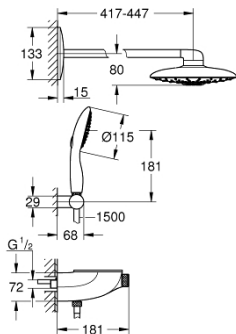

### PRODUCT DESCRIPTION

- Colour: chrome
- consisting of:
  - exposed/concealed SmartControl thermostat
  - allows change between:
    - head shower Rainshower Duo 360 with horizontal 450 mm shower arm, spray plate chrome
    - spray patterns: GROHE PureRain/GROHE Rain O<sup>2</sup> spray\* and TrioMassage
  - maximum flow rate (at 3 bar): 21 l/min
- hand shower Power&Soul 115, spray plate white (27 671)
  - maximum flow rate (at 3 bar): 7.5 l/min
- hand shower wall holder (27 055)
- Silverflex shower hose 1500 mm 1/2" x 1/2" (28 364)
  - minimum flow rate 10 l/min
- GROHE DreamSpray - perfect spray pattern
- GROHE LongLife finish
- GROHE CoolTouch - no risk of scalding
- GROHE TurboStat - compact cartridge with wax thermoelement
- GROHE EcoJoy - less water, perfect flow
- GROHE SafeStop - safety button at 38°C
- GROHE SafeStop Plus - optional temperature limiter at 43°C included
- GROHE SmartControl - control the shower with intuitive push/turn button
- GROHE EasyReach shower tray
- GROHE SpeedClean - effortless limescale removal
- Inner WaterGuide - inner insulation for surface protection
- TwistStop - to prevent hose from twisting
- requires rough-in set 26 264 and concealed unit 26 449 – all to be ordered separately
- \* to be decided at first installation; factory default setting: GROHE PureRain