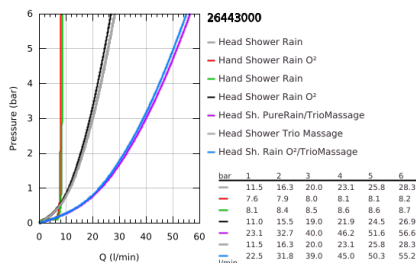

## 26 443 000 RAINSHOWER SYSTEM SMARTCONTROL DUO 360 COMBI SHOWER SYSTEM WITH THERMOSTAT, EXPOSED/CONCEALED

### PRODUCT DESCRIPTION

- Colour: chrome
- consisting of:
  - exposed/concealed SmartControl thermostat
  - allows change between:
    - head shower Rainshower Duo 360 with horizontal 450 mm shower arm, spray plate chrome
    - spray patterns: GROHE PureRain/GROHE Rain O<sup>2</sup> spray\* and TrioMassage
  - maximum flow rate (at 3 bar): 21 l/min
- hand shower Power&Soul 115, spray plate white (27 671)
  - maximum flow rate (at 3 bar): 7.5 l/min
- hand shower wall holder (27 055)
- Silverflex shower hose 1500 mm 1/2" x 1/2" (28 364)
  - minimum flow rate 10 l/min
- GROHE DreamSpray - perfect spray pattern
- GROHE LongLife finish
- GROHE CoolTouch - no risk of scalding
- GROHE TurboStat - compact cartridge with wax thermoelement
- GROHE EcoJoy - less water, perfect flow
- GROHE SafeStop - safety button at 38°C
- GROHE SafeStop Plus - optional temperature limiter at 43°C included
- GROHE SmartControl - control the shower with intuitive push/turn button
- GROHE EasyReach shower tray
- GROHE SpeedClean - effortless limescale removal
- Inner WaterGuide - inner insulation for surface protection
- TwistStop - to prevent hose from twisting
- requires rough-in set 26 264 and concealed unit 26 449 – all to be ordered separately
- \* to be decided at first installation; factory default setting: GROHE PureRain