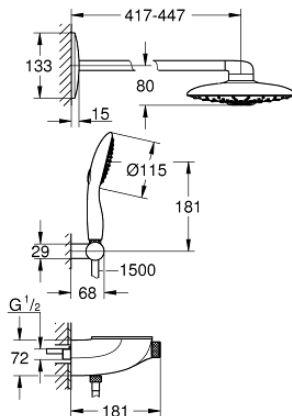

26 443 000 RAINSHOWER SYSTEM SMARTCONTROL DUO 360 COMBI SHOWER SYSTEM WITH THERMOSTAT, EXPOSED/CONCEALED

PRODUCT DESCRIPTION

- Tyc: Chrome
- consisting of:
 - exposed/concealed SmartControl thermostat
 - allows change between:
 - head shower Rainshower Duo 360 with horizontal 450 mm shower arm, spray plate chrome
 - spray patterns: GROHE PureRain/GROHE Rain O² spray* and TrioMassage
 - maximum flow rate (at 3 bar): 21 l/min
- hand shower Power&Soul 115, spray plate white (27 671)
 - maximum flow rate (at 3 bar): 7.5 l/min
- hand shower wall holder (27 055)
- Silverflex shower hose 1500 mm 1/2" x 1/2" (28 364)
 - minimum flow rate 10 l/min
- GROHE DreamSpray - perfect spray pattern
- GROHE LongLife finish
- GROHE CoolTouch - no risk of scalding
- GROHE TurboStat - compact cartridge with wax thermoelement
- GROHE EcoJoy - Less water, perfect flow
- GROHE SafeStop safety button at 38°C (calibration required)
- GROHE SafeStop Plus - optional temperature limiter at 43°C included
- GROHE SmartControl - control the shower with intuitive push/turn button
- GROHE EasyReach shower tray
- GROHE SpeedClean - effortless limescale removal
- Inner WaterGuide - inner insulation for surface protection
- TwistStop - to prevent hose from twisting
- requires rough-in set 26 264 and concealed unit 26 449 – all to be ordered separately
- * to be decided at first installation; factory default setting: GROHE PureRain